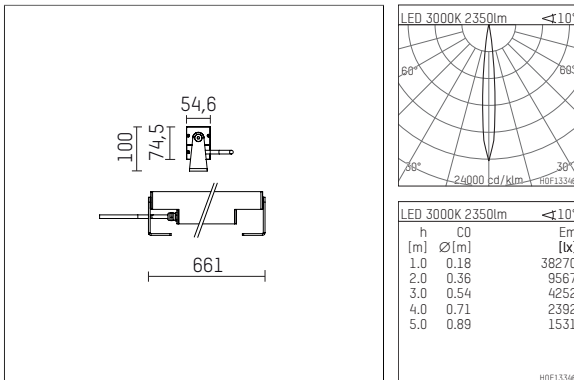

## 119 602 03 916 D | silver

led.modular | IP65  
linear luminaire  
LED | 28 W 3000 K

- linear luminaire led.modular IP65
- adjustable
- with mounting bracket
- for installation on wall or ceiling
- for optimal illumination of vertical facades
- with LED 2650 lm
- colour temperature: 3000 K
- colour rendering index: CRI >90
- L80 / B10 (50.000h)
- SDCM < 2
- net luminous flux: 2350 lm
- total load: 28 W
- luminous efficacy: 83,9 lm/W
- symmetrical light distribution, spot
- beam angle: 10 °
- with built in LED power unit, electronic (DALI), 220-240 V, 0/50/60 Hz
- dimmable
- dimming range: 100-10 %
- power supply: supply cord, H05RN-F 5x1 mm<sup>2</sup>, length: 2000 mm
- circular connector RST16 (Wieland)
- housing of extruded aluminium profile
- safety glass, clear
- bracket of stainless steel
- length: 661 mm, width: 54 mm, height: 100 mm
- weight: 3,5 kg
- protection rating: IP65
- protection class I
- 5 years Hoffmeister warranty
- Made in Germany
- maximum ambient temperature: 50 ° C
- impact resistance class: IK07
- certificates: manufactured according to DIN VDE 0711 / EN 60598, CE
- colour: silver
- 119 602 03 916 D