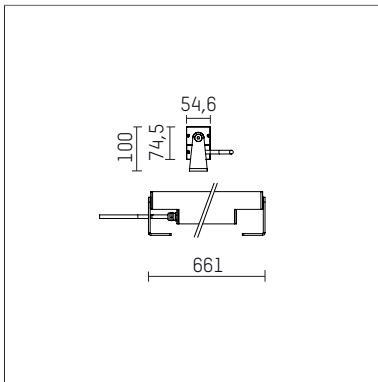

119 602 03 916 | silver

led.modular | IP65
linear luminaire
LED | 28 W 3000 K

- linear luminaire led.modular IP65
- adjustable
- with mounting bracket
- for installation on wall or ceiling
- for optimal illumination of vertical facades
- with LED 2650 lm
- colour temperature: 3000 K
- colour rendering index: CRI >90
- L80 / B10 (50.000h)
- SDCM < 2
- net luminous flux: 2350 lm
- total load: 28 W
- luminous efficacy: 83,9 lm/W
- symmetrical light distribution, spot
- beam angle: 10 °
- with built in LED power unit, electronic, 220-240 V, 0/50/60 Hz
- power supply: supply cord, H05RN-F 3x1 mm², length: 2000 mm
- circular connector RST16 (Wieland)
- housing of extruded aluminium profile
- safety glass, clear
- bracket of stainless steel
- length: 661 mm, width: 54 mm, height: 100 mm
- weight: 3,5 kg
- protection rating: IP65
- protection class I
- 5 years Hoffmeister warranty
- Made in Germany
- maximum ambient temperature: 50 ° C
- impact resistance class: IK07
- certificates: manufactured according to DIN VDE 0711 / EN 60598, CE
- colour: silver
- 119 602 03 916