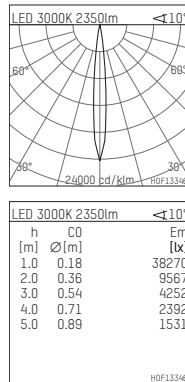

119 602 03 916 | silver

led.modular | IP65
linear luminaire
LED | 28 W 3000 K

- linear luminaire led.modular IP65
- adjustable
- with mounting bracket
- for installation on wall or ceiling
- for optimal illumination of vertical facades
- with LED 2650 lm
- colour temperature: 3000 K
- colour rendering index: CRI >90
- L80 / B10 (50.000h)
- SDCM < 2
- net luminous flux: 2350 lm
- total load: 28 W
- luminous efficacy: 83,9 lm/W
- symmetrical light distribution, spot
- beam angle: 10 °
- with built in LED power unit, electronic, 220-240 V, 0/50/60 Hz
- power supply: supply cord, H05RN-F 3x1 mm², length: 2000 mm
- circular connector RST16 (Wieland)
- housing of extruded aluminium profile
- safety glass, clear
- bracket of stainless steel
- length: 661 mm, width: 54 mm, height: 100 mm
- weight: 3,5 kg
- protection rating: IP65
- protection class I
- 5 years Hoffmeister warranty
- Made in Germany
- maximum ambient temperature: 50 ° C
- impact resistance class: IK07
- certificates: manufactured according to DIN VDE 0711 / EN 60598, CE
- colour: silver
- 119 602 03 916