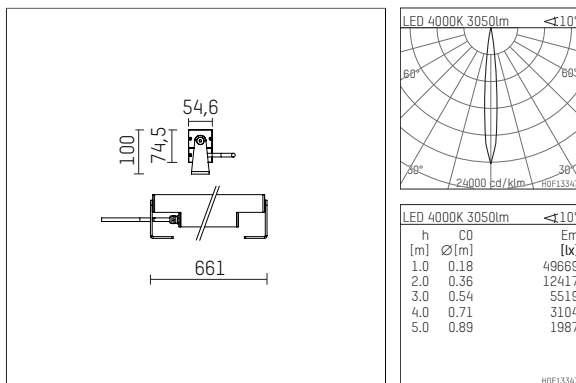

119 602 04 910 | white

led.modular | IP65
linear luminaire
LED | 28 W 4000 K

- linear luminaire led.modular IP65
- adjustable
- with mounting bracket
- for installation on wall or ceiling
- for optimal illumination of vertical facades
- with LED 3450 lm
- colour temperature: 4000 K
- colour rendering index: CRI >80
- L80 / B10 (50.000h)
- SDCM < 2
- net luminous flux: 3050 lm
- total load: 28 W
- luminous efficacy: 108,9 lm/W
- symmetrical light distribution, spot
- beam angle: 10 °
- with built in LED power unit, electronic, 220-240 V, 0/50/60 Hz
- power supply: supply cord, H05RN-F 3x1 mm², length: 2000 mm
- circular connector RST16 (Wieland)
- housing of extruded aluminium profile
- safety glass, clear
- bracket of stainless steel
- length: 661 mm, width: 54 mm, height: 100 mm
- weight: 3,5 kg
- protection rating: IP65
- protection class I
- 5 years Hoffmeister warranty
- Made in Germany
- maximum ambient temperature: 50 ° C
- impact resistance class: IK07
- certificates: manufactured according to DIN VDE 0711 / EN 60598, CE
- colour: white
- 119 602 04 910