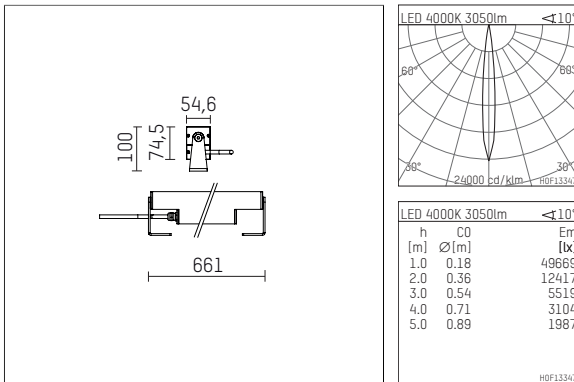

119 602 04 916 D | silver

led.modular | IP65
linear luminaire
LED | 28 W 4000 K

- linear luminaire led.modular IP65
- adjustable
- with mounting bracket
- for installation on wall or ceiling
- for optimal illumination of vertical facades
- with LED 3450 lm
- colour temperature: 4000 K
- colour rendering index: CRI >80
- L80 / B10 (50.000h)
- SDCM < 2
- net luminous flux: 3050 lm
- total load: 28 W
- luminous efficacy: 108,9 lm/W
- symmetrical light distribution, spot
- beam angle: 10 °
- with built in LED power unit, electronic (DALI), 220-240 V, 0/50/60 Hz
- dimmable
- dimming range: 100-10 %
- power supply: supply cord, H05RN-F 5x1 mm², length: 2000 mm
- circular connector RST16 (Wieland)
- housing of extruded aluminium profile
- safety glass, clear
- bracket of stainless steel
- length: 661 mm, width: 54 mm, height: 100 mm
- weight: 3,5 kg
- protection rating: IP65
- protection class I
- 5 years Hoffmeister warranty
- Made in Germany
- maximum ambient temperature: 50 ° C
- impact resistance class: IK07
- certificates: manufactured according to DIN VDE 0711 / EN 60598, CE
- colour: silver
- 119 602 04 916 D