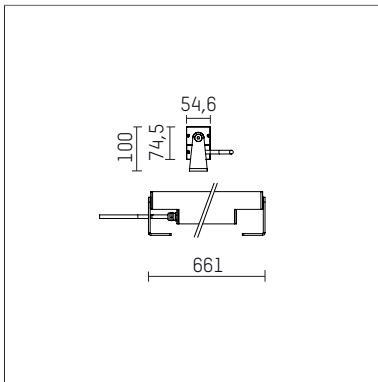

119 602 04 916 | silver

led.modular | IP65
linear luminaire
LED | 28 W 4000 K

- linear luminaire led.modular IP65
- adjustable
- with mounting bracket
- for installation on wall or ceiling
- for optimal illumination of vertical facades
- with LED 3450 lm
- colour temperature: 4000 K
- colour rendering index: CRI >80
- L80 / B10 (50.000h)
- SDCM < 2
- net luminous flux: 3050 lm
- total load: 28 W
- luminous efficacy: 108,9 lm/W
- symmetrical light distribution, spot
- beam angle: 10 °
- with built in LED power unit, electronic, 220-240 V, 0/50/60 Hz
- power supply: supply cord, H05RN-F 3x1 mm², length: 2000 mm
- circular connector RST16 (Wieland)
- housing of extruded aluminium profile
- safety glass, clear
- bracket of stainless steel
- length: 661 mm, width: 54 mm, height: 100 mm
- weight: 3,5 kg
- protection rating: IP65
- protection class I
- 5 years Hoffmeister warranty
- Made in Germany
- maximum ambient temperature: 50 ° C
- impact resistance class: IK07
- certificates: manufactured according to DIN VDE 0711 / EN 60598, CE
- colour: silver
- 119 602 04 916