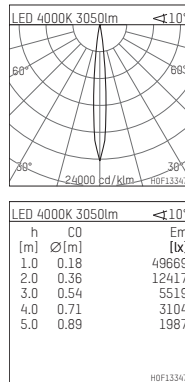

119 602 04 916 | silver

led.modular | IP65
linear luminaire
LED | 28 W 4000 K

- linear luminaire led.modular IP65
- adjustable
- with mounting bracket
- for installation on wall or ceiling
- for optimal illumination of vertical facades
- with LED 3450 lm
- colour temperature: 4000 K
- colour rendering index: CRI >80
- L80 / B10 (50.000h)
- SDCM < 2
- net luminous flux: 3050 lm
- total load: 28 W
- luminous efficacy: 108,9 lm/W
- symmetrical light distribution, spot
- beam angle: 10 °
- with built in LED power unit, electronic, 220-240 V, 0/50/60 Hz
- power supply: supply cord, H05RN-F 3x1 mm², length: 2000 mm
- circular connector RST16 (Wieland)
- housing of extruded aluminium profile
- safety glass, clear
- bracket of stainless steel
- length: 661 mm, width: 54 mm, height: 100 mm
- weight: 3,5 kg
- protection rating: IP65
- protection class I
- 5 years Hoffmeister warranty
- Made in Germany
- maximum ambient temperature: 50 ° C
- impact resistance class: IK07
- certificates: manufactured according to DIN VDE 0711 / EN 60598, CE
- colour: silver
- 119 602 04 916