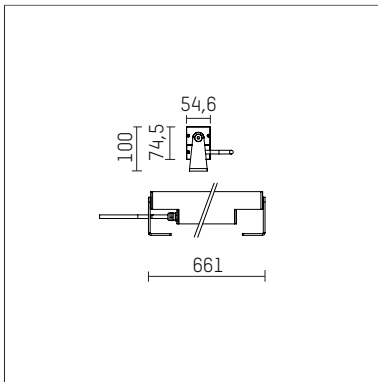

119 602 13 916 | silver

led.modular | IP65
linear luminaire
LED | 28 W 3000 K

- linear luminaire led.modular IP65
- adjustable
- with mounting bracket
- for installation on wall or ceiling
- for optimal illumination of vertical facades
- prepared for through wiring
- with LED 2650 lm
- colour temperature: 3000 K
- colour rendering index: CRI >90
- L80 / B10 (50.000h)
- SDCM < 2
- net luminous flux: 2350 lm
- total load: 28 W
- luminous efficacy: 83,9 lm/W
- symmetrical light distribution, spot
- beam angle: 10 °
- with built in LED power unit, electronic, 220-240 V, 0/50/60 Hz
- power supply: supply cord, H05RN-F 3x1 mm², length: 2000 mm
- circular connector RST16 (Wieland)
- housing of extruded aluminium profile
- safety glass, clear
- bracket of stainless steel
- length: 661 mm, width: 54 mm, height: 100 mm
- weight: 3,85 kg
- protection rating: IP65
- protection class I
- 5 years Hoffmeister warranty
- Made in Germany
- maximum ambient temperature: 50 ° C
- impact resistance class: IK07
- certificates: manufactured according to DIN VDE 0711 / EN 60598, CE
- colour: silver
- 119 602 13 916