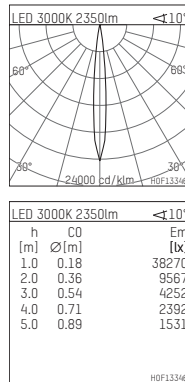

119 602 13 916 | silver

led.modular | IP65
linear luminaire
LED | 28 W 3000 K

- linear luminaire led.modular IP65
- adjustable
- with mounting bracket
- for installation on wall or ceiling
- for optimal illumination of vertical facades
- prepared for through wiring
- with LED 2650 lm
- colour temperature: 3000 K
- colour rendering index: CRI >90
- L80 / B10 (50.000h)
- SDCM < 2
- net luminous flux: 2350 lm
- total load: 28 W
- luminous efficacy: 83,9 lm/W
- symmetrical light distribution, spot
- beam angle: 10 °
- with built in LED power unit, electronic, 220-240 V, 0/50/60 Hz
- power supply: supply cord, H05RN-F 3x1 mm², length: 2000 mm
- circular connector RST16 (Wieland)
- housing of extruded aluminium profile
- safety glass, clear
- bracket of stainless steel
- length: 661 mm, width: 54 mm, height: 100 mm
- weight: 3,85 kg
- protection rating: IP65
- protection class I
- 5 years Hoffmeister warranty
- Made in Germany
- maximum ambient temperature: 50 ° C
- impact resistance class: IK07
- certificates: manufactured according to DIN VDE 0711 / EN 60598, CE
- colour: silver
- 119 602 13 916