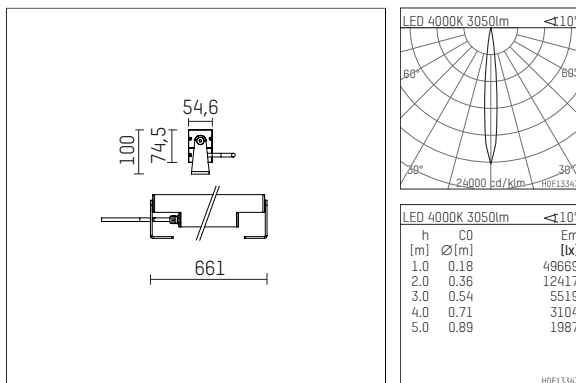

## 119 602 14 910 | white

led.modular | IP65  
linear luminaire  
LED | 28 W 4000 K

- linear luminaire led.modular IP65
- adjustable
- with mounting bracket
- for installation on wall or ceiling
- for optimal illumination of vertical facades
- prepared for through wiring
- with LED 3450 lm
- colour temperature: 4000 K
- colour rendering index: CRI >80
- L80 / B10 (50.000h)
- SDCM < 2
- net luminous flux: 3050 lm
- total load: 28 W
- luminous efficacy: 108,9 lm/W
- symmetrical light distribution, spot
- beam angle: 10 °
- with built in LED power unit, electronic, 220-240 V, 0/50/60 Hz
- power supply: supply cord, H05RN-F 3x1 mm<sup>2</sup>, length: 2000 mm
- circular connector RST16 (Wieland)
- housing of extruded aluminium profile
- safety glass, clear
- bracket of stainless steel
- length: 661 mm, width: 54 mm, height: 100 mm
- weight: 3,85 kg
- protection rating: IP65
- protection class I
- 5 years Hoffmeister warranty
- Made in Germany
- maximum ambient temperature: 50 ° C
- impact resistance class: IK07
- certificates: manufactured according to DIN VDE 0711 / EN 60598, CE
- colour: white
- 119 602 14 910