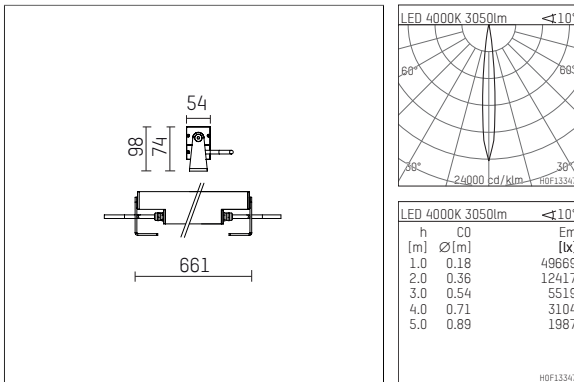

119 602 14 916 D | silver

led.modular | IP65
linear luminaire
LED | 28 W 4000 K

- linear luminaire led.modular IP65
- adjustable
- with mounting bracket
- for installation on wall or ceiling
- for optimal illumination of vertical facades
- prepared for through wiring
- with LED 3450 lm
- colour temperature: 4000 K
- colour rendering index: CRI >80
- L80 / B10 (50.000h)
- SDCM < 2
- net luminous flux: 3050 lm
- total load: 28 W
- luminous efficacy: 108,9 lm/W
- symmetrical light distribution, spot
- beam angle: 10 °
- with built in LED power unit, electronic (DALI), 220-240 V, 0/50/60 Hz
- dimmable
- dimming range: 100-10 %
- power supply: supply cord, H05RN-F 5x1 mm², length: 2000 mm
- circular connector RST16 (Wieland)
- secondary connection: H05RN-F 5x1 mm², (Typ: circular connector RST16 (Wieland)), length: 2000 mm
- housing of extruded aluminium profile
- safety glass, clear
- bracket of stainless steel
- length: 661 mm, width: 54 mm, height: 100 mm
- weight: 3,85 kg
- protection rating: IP65
- protection class I
- 5 years Hoffmeister warranty
- Made in Germany
- maximum ambient temperature: 50 ° C
- impact resistance class: IK07
- certificates: manufactured according to DIN VDE 0711 / EN 60598, CE
- colour: silver
- 119 602 14 916 D