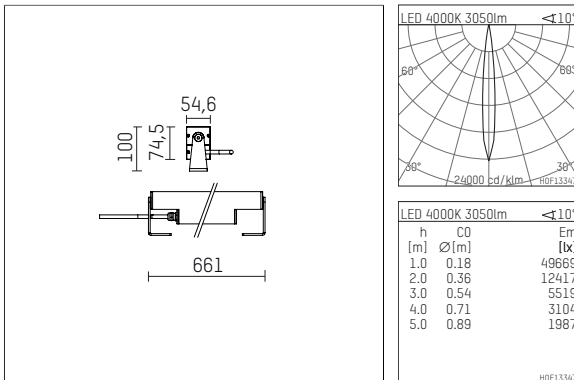

119 602 14 916 | silver

led.modular | IP65
linear luminaire
LED | 28 W 4000 K

- linear luminaire led.modular IP65
- adjustable
- with mounting bracket
- for installation on wall or ceiling
- for optimal illumination of vertical facades
- prepared for through wiring
- with LED 3450 lm
- colour temperature: 4000 K
- colour rendering index: CRI >80
- L80 / B10 (50.000h)
- SDCM < 2
- net luminous flux: 3050 lm
- total load: 28 W
- luminous efficacy: 108,9 lm/W
- symmetrical light distribution, spot
- beam angle: 10 °
- with built in LED power unit, electronic, 220-240 V, 0/50/60 Hz
- power supply: supply cord, H05RN-F 3x1 mm², length: 2000 mm
- circular connector RST16 (Wieland)
- housing of extruded aluminium profile
- safety glass, clear
- bracket of stainless steel
- length: 661 mm, width: 54 mm, height: 100 mm
- weight: 3,85 kg
- protection rating: IP65
- protection class I
- 5 years Hoffmeister warranty
- Made in Germany
- maximum ambient temperature: 50 ° C
- impact resistance class: IK07
- certificates: manufactured according to DIN VDE 0711 / EN 60598, CE
- colour: silver
- 119 602 14 916