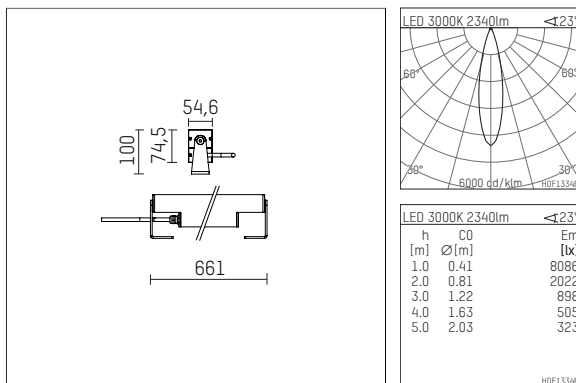

119 604 03 910 | white

led.modular | IP65
linear luminaire
LED | 28 W 3000 K

- linear luminaire led.modular IP65
- adjustable
- with mounting bracket
- for installation on wall or ceiling
- for optimal illumination of vertical facades
- with LED 2650 lm
- colour temperature: 3000 K
- colour rendering index: CRI >90
- L80 / B10 (50.000h)
- SDCM < 2
- net luminous flux: 2340 lm
- total load: 28 W
- luminous efficacy: 83,6 lm/W
- symmetrical light distribution, medium
- beam angle: 25 °
- with built in LED power unit, electronic, 220-240 V, 0/50/60 Hz
- power supply: supply cord, H05RN-F 3x1 mm², length: 2000 mm
- circular connector RST16 (Wieland)
- housing of extruded aluminium profile
- safety glass, clear
- bracket of stainless steel
- length: 661 mm, width: 54 mm, height: 100 mm
- weight: 3,5 kg
- protection rating: IP65
- protection class I
- 5 years Hoffmeister warranty
- Made in Germany
- maximum ambient temperature: 50 ° C
- impact resistance class: IK07
- certificates: manufactured according to DIN VDE 0711 / EN 60598, CE
- colour: white
- 119 604 03 910