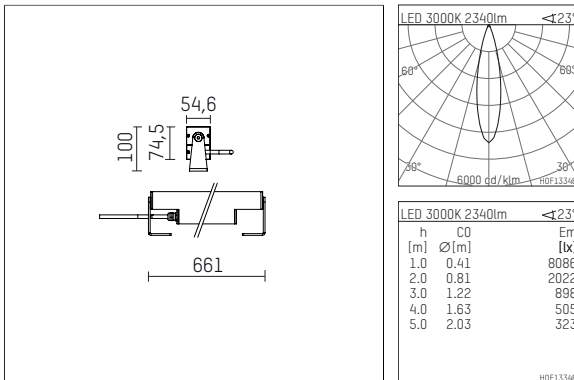

119 604 03 916 D | silver

led.modular | IP65
linear luminaire
LED | 28 W 3000 K

- linear luminaire led.modular IP65
- adjustable
- with mounting bracket
- for installation on wall or ceiling
- for optimal illumination of vertical facades
- with LED 2650 lm
- colour temperature: 3000 K
- colour rendering index: CRI >90
- L80 / B10 (50.000h)
- SDCM < 2
- net luminous flux: 2340 lm
- total load: 28 W
- luminous efficacy: 83,6 lm/W
- symmetrical light distribution, medium
- beam angle: 25 °
- with built in LED power unit, electronic (DALI), 220-240 V, 0/50/60 Hz
- dimmable
- dimming range: 100-10 %
- power supply: supply cord, H05RN-F 5x1 mm², length: 2000 mm
- circular connector RST16 (Wieland)
- housing of extruded aluminium profile
- safety glass, clear
- bracket of stainless steel
- length: 661 mm, width: 54 mm, height: 100 mm
- weight: 3,5 kg
- protection rating: IP65
- protection class I
- 5 years Hoffmeister warranty
- Made in Germany
- maximum ambient temperature: 50 ° C
- impact resistance class: IK07
- certificates: manufactured according to DIN VDE 0711 / EN 60598, CE
- colour: silver
- 119 604 03 916 D