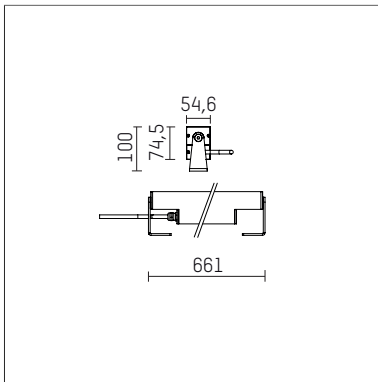

## 119 604 03 916 | silver

led.modular | IP65  
linear luminaire  
LED | 28 W 3000 K

- linear luminaire led.modular IP65
- adjustable
- with mounting bracket
- for installation on wall or ceiling
- for optimal illumination of vertical facades
- with LED 2650 lm
- colour temperature: 3000 K
- colour rendering index: CRI >90
- L80 / B10 (50.000h)
- SDCM < 2
- net luminous flux: 2340 lm
- total load: 28 W
- luminous efficacy: 83,6 lm/W
- symmetrical light distribution, medium
- beam angle: 25 °
- with built in LED power unit, electronic, 220-240 V, 0/50/60 Hz
- power supply: supply cord, H05RN-F 3x1 mm<sup>2</sup>, length: 2000 mm
- circular connector RST16 (Wieland)
- housing of extruded aluminium profile
- safety glass, clear
- bracket of stainless steel
- length: 661 mm, width: 54 mm, height: 100 mm
- weight: 3,5 kg
- protection rating: IP65
- protection class I
- 5 years Hoffmeister warranty
- Made in Germany
- maximum ambient temperature: 50 ° C
- impact resistance class: IK07
- certificates: manufactured according to DIN VDE 0711 / EN 60598, CE
- colour: silver
- 119 604 03 916