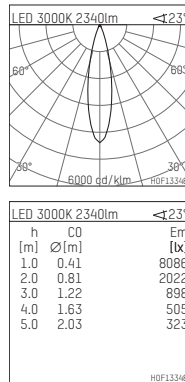

## 119 604 03 916 | silver

led.modular | IP65  
linear luminaire  
LED | 28 W 3000 K

- linear luminaire led.modular IP65
- adjustable
- with mounting bracket
- for installation on wall or ceiling
- for optimal illumination of vertical facades
- with LED 2650 lm
- colour temperature: 3000 K
- colour rendering index: CRI >90
- L80 / B10 (50.000h)
- SDCM < 2
- net luminous flux: 2340 lm
- total load: 28 W
- luminous efficacy: 83,6 lm/W
- symmetrical light distribution, medium
- beam angle: 25 °
- with built in LED power unit, electronic, 220-240 V, 0/50/60 Hz
- power supply: supply cord, H05RN-F 3x1 mm<sup>2</sup>, length: 2000 mm
- circular connector RST16 (Wieland)
- housing of extruded aluminium profile
- safety glass, clear
- bracket of stainless steel
- length: 661 mm, width: 54 mm, height: 100 mm
- weight: 3,5 kg
- protection rating: IP65
- protection class I
- 5 years Hoffmeister warranty
- Made in Germany
- maximum ambient temperature: 50 ° C
- impact resistance class: IK07
- certificates: manufactured according to DIN VDE 0711 / EN 60598, CE
- colour: silver
- 119 604 03 916