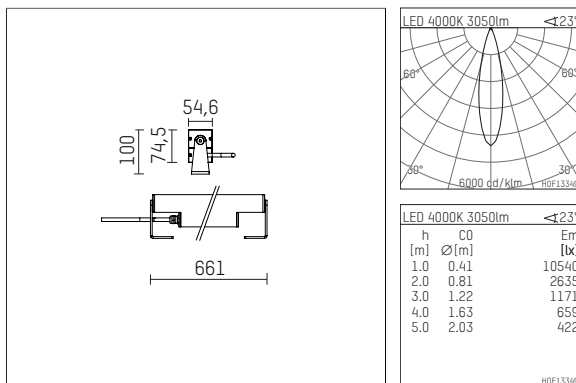

119 604 04 910 | white

led.modular | IP65
linear luminaire
LED | 28 W 4000 K

- linear luminaire led.modular IP65
- adjustable
- with mounting bracket
- for installation on wall or ceiling
- for optimal illumination of vertical facades
- with LED 3450 lm
- colour temperature: 4000 K
- colour rendering index: CRI >80
- L80 / B10 (50.000h)
- SDCM < 2
- net luminous flux: 3050 lm
- total load: 28 W
- luminous efficacy: 108,9 lm/W
- symmetrical light distribution, medium
- beam angle: 25 °
- with built in LED power unit, electronic, 220-240 V, 0/50/60 Hz
- power supply: supply cord, H05RN-F 3x1 mm², length: 2000 mm
- circular connector RST16 (Wieland)
- housing of extruded aluminium profile
- safety glass, clear
- bracket of stainless steel
- length: 661 mm, width: 54 mm, height: 100 mm
- weight: 3,5 kg
- protection rating: IP65
- protection class I
- 5 years Hoffmeister warranty
- Made in Germany
- maximum ambient temperature: 50 ° C
- impact resistance class: IK07
- certificates: manufactured according to DIN VDE 0711 / EN 60598, CE
- colour: white
- 119 604 04 910