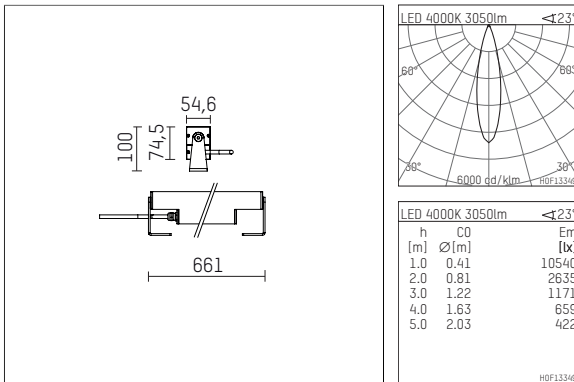

119 604 04 916 D | silver

led.modular | IP65
linear luminaire
LED | 28 W 4000 K

- linear luminaire led.modular IP65
- adjustable
- with mounting bracket
- for installation on wall or ceiling
- for optimal illumination of vertical facades
- with LED 3450 lm
- colour temperature: 4000 K
- colour rendering index: CRI >80
- L80 / B10 (50.000h)
- SDCM < 2
- net luminous flux: 3050 lm
- total load: 28 W
- luminous efficacy: 108,9 lm/W
- symmetrical light distribution, medium
- beam angle: 25 °
- with built in LED power unit, electronic (DALI), 220-240 V, 0/50/60 Hz
- dimmable
- dimming range: 100-10 %
- power supply: supply cord, H05RN-F 5x1 mm², length: 2000 mm
- circular connector RST16 (Wieland)
- housing of extruded aluminium profile
- safety glass, clear
- bracket of stainless steel
- length: 661 mm, width: 54 mm, height: 100 mm
- weight: 3,5 kg
- protection rating: IP65
- protection class I
- 5 years Hoffmeister warranty
- Made in Germany
- maximum ambient temperature: 50 ° C
- impact resistance class: IK07
- certificates: manufactured according to DIN VDE 0711 / EN 60598, CE
- colour: silver
- 119 604 04 916 D