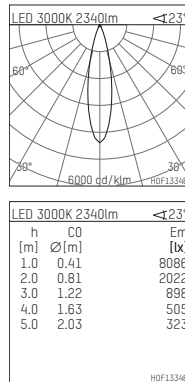

119 604 13 910 | white

led.modular | IP65
linear luminaire
LED | 28 W 3000 K

- linear luminaire led.modular IP65
- adjustable
- with mounting bracket
- for installation on wall or ceiling
- for optimal illumination of vertical facades
- prepared for through wiring
- with LED 2650 lm
- colour temperature: 3000 K
- colour rendering index: CRI >90
- L80 / B10 (50.000h)
- SDCM < 2
- net luminous flux: 2340 lm
- total load: 28 W
- luminous efficacy: 83,6 lm/W
- symmetrical light distribution, medium
- beam angle: 25 °
- with built in LED power unit, electronic, 220-240 V, 0/50/60 Hz
- power supply: supply cord, H05RN-F 3x1 mm², length: 2000 mm
- circular connector RST16 (Wieland)
- housing of extruded aluminium profile
- safety glass, clear
- bracket of stainless steel
- length: 661 mm, width: 54 mm, height: 100 mm
- weight: 3,85 kg
- protection rating: IP65
- protection class I
- 5 years Hoffmeister warranty
- Made in Germany
- maximum ambient temperature: 50 ° C
- impact resistance class: IK07
- certificates: manufactured according to DIN VDE 0711 / EN 60598, CE
- colour: white
- 119 604 13 910