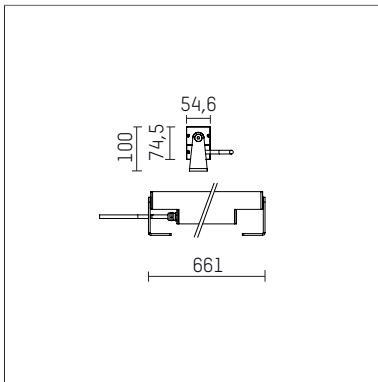

119 604 13 910 | white

led.modular | IP65
linear luminaire
LED | 28 W 3000 K

- linear luminaire led.modular IP65
- adjustable
- with mounting bracket
- for installation on wall or ceiling
- for optimal illumination of vertical facades
- prepared for through wiring
- with LED 2650 lm
- colour temperature: 3000 K
- colour rendering index: CRI >90
- L80 / B10 (50.000h)
- SDCM < 2
- net luminous flux: 2340 lm
- total load: 28 W
- luminous efficacy: 83,6 lm/W
- symmetrical light distribution, medium
- beam angle: 25 °
- with built in LED power unit, electronic, 220-240 V, 0/50/60 Hz
- power supply: supply cord, H05RN-F 3x1 mm², length: 2000 mm
- circular connector RST16 (Wieland)
- housing of extruded aluminium profile
- safety glass, clear
- bracket of stainless steel
- length: 661 mm, width: 54 mm, height: 100 mm
- weight: 3,85 kg
- protection rating: IP65
- protection class I
- 5 years Hoffmeister warranty
- Made in Germany
- maximum ambient temperature: 50 ° C
- impact resistance class: IK07
- certificates: manufactured according to DIN VDE 0711 / EN 60598, CE
- colour: white
- 119 604 13 910