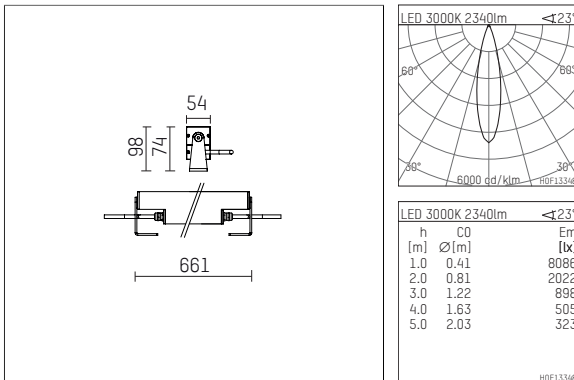

## 119 604 13 916 D | silver

led.modular | IP65  
linear luminaire  
LED | 28 W 3000 K

- linear luminaire led.modular IP65
- adjustable
- with mounting bracket
- for installation on wall or ceiling
- for optimal illumination of vertical facades
- prepared for through wiring
- with LED 2650 lm
- colour temperature: 3000 K
- colour rendering index: CRI >90
- L80 / B10 (50.000h)
- SDCM < 2
- net luminous flux: 2340 lm
- total load: 28 W
- luminous efficacy: 83,6 lm/W
- symmetrical light distribution, medium
- beam angle: 25 °
- with built in LED power unit, electronic (DALI), 220-240 V, 0/50/60 Hz
- dimmable
- dimming range: 100-10 %
- power supply: supply cord, H05RN-F 5x1 mm<sup>2</sup>, length: 2000 mm
- circular connector RST16 (Wieland)
- secondary connection: H05RN-F 5x1 mm<sup>2</sup>, (Typ: circular connector RST16 (Wieland)), length: 2000 mm
- housing of extruded aluminium profile
- safety glass, clear
- bracket of stainless steel
- length: 661 mm, width: 54 mm, height: 100 mm
- weight: 3,85 kg
- protection rating: IP65
- protection class I
- 5 years Hoffmeister warranty
- Made in Germany
- maximum ambient temperature: 50 ° C
- impact resistance class: IK07
- certificates: manufactured according to DIN VDE 0711 / EN 60598, CE
- colour: silver
- 119 604 13 916 D