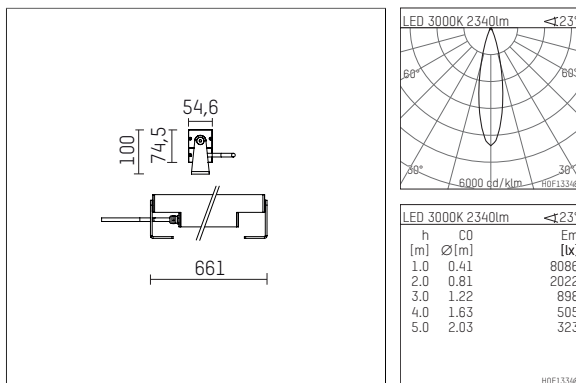

## 119 604 13 916 | silver

led.modular | IP65  
linear luminaire  
LED | 28 W 3000 K

- linear luminaire led.modular IP65
- adjustable
- with mounting bracket
- for installation on wall or ceiling
- for optimal illumination of vertical facades
- prepared for through wiring
- with LED 2650 lm
- colour temperature: 3000 K
- colour rendering index: CRI >90
- L80 / B10 (50.000h)
- SDCM < 2
- net luminous flux: 2340 lm
- total load: 28 W
- luminous efficacy: 83,6 lm/W
- symmetrical light distribution, medium
- beam angle: 25 °
- with built in LED power unit, electronic, 220-240 V, 0/50/60 Hz
- power supply: supply cord, H05RN-F 3x1 mm<sup>2</sup>, length: 2000 mm
- circular connector RST16 (Wieland)
- housing of extruded aluminium profile
- safety glass, clear
- bracket of stainless steel
- length: 661 mm, width: 54 mm, height: 100 mm
- weight: 3,85 kg
- protection rating: IP65
- protection class I
- 5 years Hoffmeister warranty
- Made in Germany
- maximum ambient temperature: 50 ° C
- impact resistance class: IK07
- certificates: manufactured according to DIN VDE 0711 / EN 60598, CE
- colour: silver
- 119 604 13 916