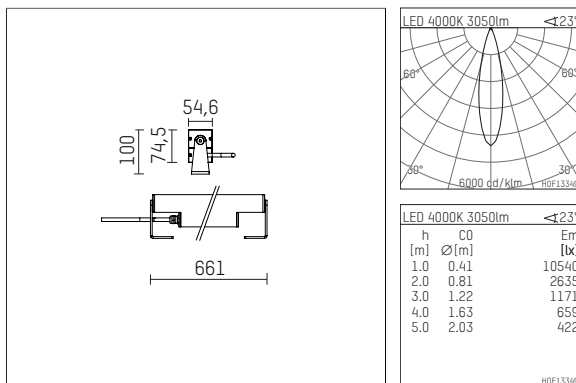

## 119 604 14 910 | white

led.modular | IP65  
linear luminaire  
LED | 28 W 4000 K

- linear luminaire led.modular IP65
- adjustable
- with mounting bracket
- for installation on wall or ceiling
- for optimal illumination of vertical facades
- prepared for through wiring
- with LED 3450 lm
- colour temperature: 4000 K
- colour rendering index: CRI >80
- L80 / B10 (50.000h)
- SDCM < 2
- net luminous flux: 3050 lm
- total load: 28 W
- luminous efficacy: 108,9 lm/W
- symmetrical light distribution, medium
- beam angle: 25 °
- with built in LED power unit, electronic, 220-240 V, 0/50/60 Hz
- power supply: supply cord, H05RN-F 3x1 mm<sup>2</sup>, length: 2000 mm
- circular connector RST16 (Wieland)
- housing of extruded aluminium profile
- safety glass, clear
- bracket of stainless steel
- length: 661 mm, width: 54 mm, height: 100 mm
- weight: 3,6 kg
- protection rating: IP65
- protection class I
- 5 years Hoffmeister warranty
- Made in Germany
- maximum ambient temperature: 50 ° C
- impact resistance class: IK07
- certificates: manufactured according to DIN VDE 0711 / EN 60598, CE
- colour: white
- 119 604 14 910