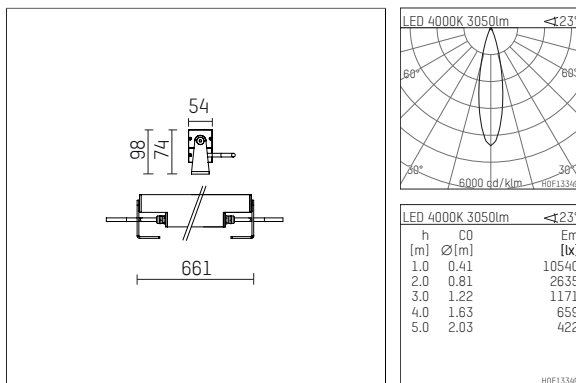

## 119 604 14 916 D | silver

led.modular | IP65  
linear luminaire  
LED | 28 W 4000 K

- linear luminaire led.modular IP65
- adjustable
- with mounting bracket
- for installation on wall or ceiling
- for optimal illumination of vertical facades
- prepared for through wiring
- with LED 3450 lm
- colour temperature: 4000 K
- colour rendering index: CRI >80
- L80 / B10 (50.000h)
- SDCM < 2
- net luminous flux: 3050 lm
- total load: 28 W
- luminous efficacy: 108,9 lm/W
- symmetrical light distribution, medium
- beam angle: 25 °
- with built in LED power unit, electronic (DALI), 220-240 V, 0/50/60 Hz
- dimmable
- dimming range: 100-10 %
- power supply: supply cord, H05RN-F 5x1 mm², length: 2000 mm
- circular connector RST16 (Wieland)
- secondary connection: H05RN-F 5x1 mm², (Typ: circular connector RST16 (Wieland)), length: 2000 mm
- housing of extruded aluminium profile
- safety glass, clear
- bracket of stainless steel
- length: 661 mm, width: 54 mm, height: 100 mm
- weight: 3,85 kg
- protection rating: IP65
- protection class I
- 5 years Hoffmeister warranty
- Made in Germany
- maximum ambient temperature: 50 ° C
- impact resistance class: IK07
- certificates: manufactured according to DIN VDE 0711 / EN 60598, CE
- colour: silver
- 119 604 14 916 D