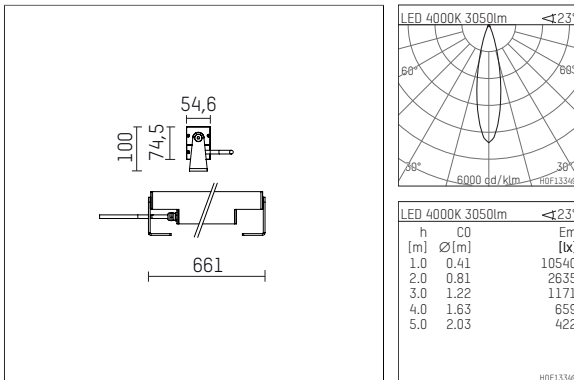

119 604 14 916 | silver

led.modular | IP65
linear luminaire
LED | 28 W 4000 K

- linear luminaire led.modular IP65
- adjustable
- with mounting bracket
- for installation on wall or ceiling
- for optimal illumination of vertical facades
- prepared for through wiring
- with LED 3450 lm
- colour temperature: 4000 K
- colour rendering index: CRI >80
- L80 / B10 (50.000h)
- SDCM < 2
- net luminous flux: 3050 lm
- total load: 28 W
- luminous efficacy: 108,9 lm/W
- symmetrical light distribution, medium
- beam angle: 25 °
- with built in LED power unit, electronic, 220-240 V, 0/50/60 Hz
- power supply: supply cord, H05RN-F 3x1 mm², length: 2000 mm
- circular connector RST16 (Wieland)
- housing of extruded aluminium profile
- safety glass, clear
- bracket of stainless steel
- length: 661 mm, width: 54 mm, height: 100 mm
- weight: 3,85 kg
- protection rating: IP65
- protection class I
- 5 years Hoffmeister warranty
- Made in Germany
- maximum ambient temperature: 50 ° C
- impact resistance class: IK07
- certificates: manufactured according to DIN VDE 0711 / EN 60598, CE
- colour: silver
- 119 604 14 916