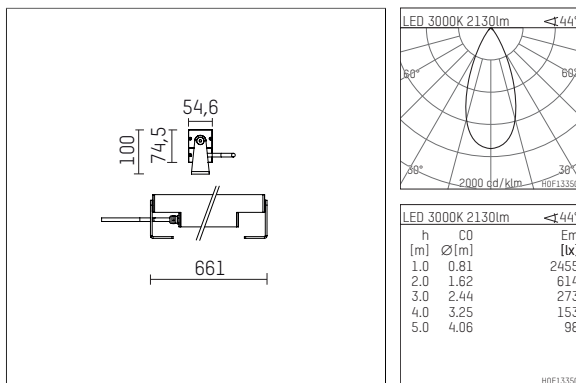

## 119 605 03 910 D | white

led.modular | IP65  
linear luminaire  
LED | 28 W 3000 K

- linear luminaire led.modular IP65
- adjustable
- with mounting bracket
- for installation on wall or ceiling
- for optimal illumination of vertical facades
- with LED 2650 lm
- colour temperature: 3000 K
- colour rendering index: CRI >90
- L80 / B10 (50.000h)
- SDCM < 2
- net luminous flux: 2130 lm
- total load: 28 W
- luminous efficacy: 76,1 lm/W
- symmetrical light distribution, flood
- beam angle: 45 °
- with built in LED power unit, electronic (DALI), 220-240 V, 0/50/60 Hz
- dimmable
- dimming range: 100-10 %
- power supply: supply cord, H05RN-F 5x1 mm², length: 2000 mm
- circular connector RST16 (Wieland)
- housing of extruded aluminium profile
- safety glass, clear
- bracket of stainless steel
- length: 661 mm, width: 54 mm, height: 100 mm
- weight: 3,5 kg
- protection rating: IP65
- protection class I
- 5 years Hoffmeister warranty
- Made in Germany
- maximum ambient temperature: 50 ° C
- impact resistance class: IK07
- certificates: manufactured according to DIN VDE 0711 / EN 60598, CE
- colour: white
- 119 605 03 910 D