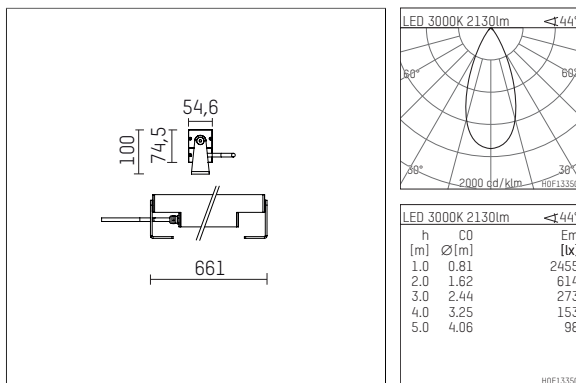

119 605 03 916 D | silver

led.modular | IP65
linear luminaire
LED | 28 W 3000 K

- linear luminaire led.modular IP65
- adjustable
- with mounting bracket
- for installation on wall or ceiling
- for optimal illumination of vertical facades
- with LED 2650 lm
- colour temperature: 3000 K
- colour rendering index: CRI >90
- L80 / B10 (50.000h)
- SDCM < 2
- net luminous flux: 2130 lm
- total load: 28 W
- luminous efficacy: 76,1 lm/W
- symmetrical light distribution, flood
- beam angle: 45 °
- with built in LED power unit, electronic (DALI), 220-240 V, 0/50/60 Hz
- dimmable
- dimming range: 100-10 %
- power supply: supply cord, H05RN-F 5x1 mm², length: 2000 mm
- circular connector RST16 (Wieland)
- housing of extruded aluminium profile
- safety glass, clear
- bracket of stainless steel
- length: 661 mm, width: 54 mm, height: 100 mm
- weight: 3,5 kg
- protection rating: IP65
- protection class I
- 5 years Hoffmeister warranty
- Made in Germany
- maximum ambient temperature: 50 ° C
- impact resistance class: IK07
- certificates: manufactured according to DIN VDE 0711 / EN 60598, CE
- colour: silver
- 119 605 03 916 D
