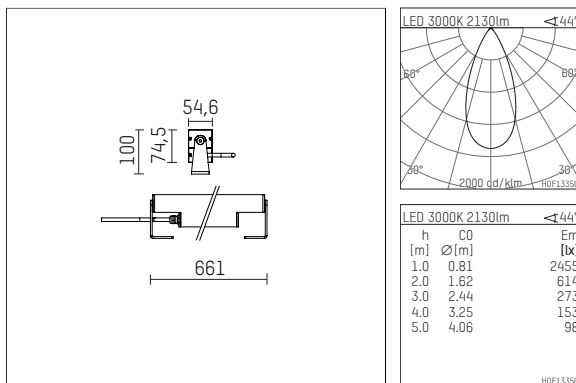

119 605 03 916 | silver

led.modular | IP65
linear luminaire
LED | 28 W 3000 K

- linear luminaire led.modular IP65
- adjustable
- with mounting bracket
- for installation on wall or ceiling
- for optimal illumination of vertical facades
- with LED 2650 lm
- colour temperature: 3000 K
- colour rendering index: CRI >90
- L80 / B10 (50.000h)
- SDCM < 2
- net luminous flux: 2130 lm
- total load: 28 W
- luminous efficacy: 76,1 lm/W
- symmetrical light distribution, flood
- beam angle: 45 °
- with built in LED power unit, electronic, 220-240 V, 0/50/60 Hz
- power supply: supply cord, H05RN-F 3x1 mm², length: 2000 mm
- circular connector RST16 (Wieland)
- housing of extruded aluminium profile
- safety glass, clear
- bracket of stainless steel
- length: 661 mm, width: 54 mm, height: 100 mm
- weight: 3,5 kg
- protection rating: IP65
- protection class I
- 5 years Hoffmeister warranty
- Made in Germany
- maximum ambient temperature: 50 ° C
- impact resistance class: IK07
- certificates: manufactured according to DIN VDE 0711 / EN 60598, CE
- colour: silver
- 119 605 03 916