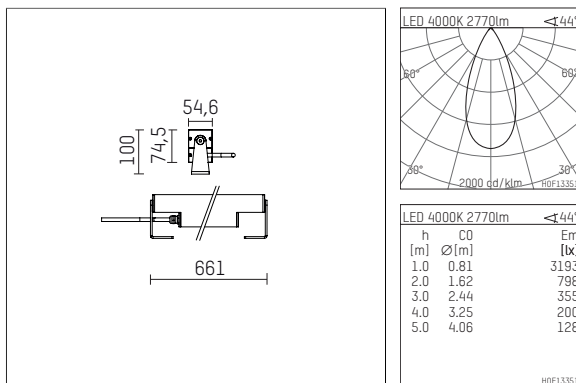

119 605 04 910 | white

led.modular | IP65
linear luminaire
LED | 28 W 4000 K

- linear luminaire led.modular IP65
- adjustable
- with mounting bracket
- for installation on wall or ceiling
- for optimal illumination of vertical facades
- with LED 3450 lm
- colour temperature: 4000 K
- colour rendering index: CRI >80
- L80 / B10 (50.000h)
- SDCM < 2
- net luminous flux: 2770 lm
- total load: 28 W
- luminous efficacy: 98,9 lm/W
- symmetrical light distribution, flood
- beam angle: 45 °
- with built in LED power unit, electronic, 220-240 V, 0/50/60 Hz
- power supply: supply cord, H05RN-F 3x1 mm², length: 2000 mm
- circular connector RST16 (Wieland)
- housing of extruded aluminium profile
- safety glass, clear
- bracket of stainless steel
- length: 661 mm, width: 54 mm, height: 100 mm
- weight: 3,5 kg
- protection rating: IP65
- protection class I
- 5 years Hoffmeister warranty
- Made in Germany
- maximum ambient temperature: 50 ° C
- impact resistance class: IK07
- certificates: manufactured according to DIN VDE 0711 / EN 60598, CE
- colour: white
- 119 605 04 910