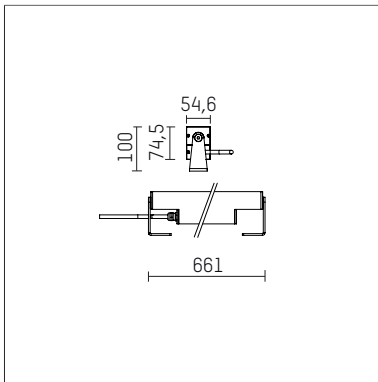

119 605 04 916 D | silver

led.modular | IP65
linear luminaire
LED | 28 W 4000 K

- linear luminaire led.modular IP65
- adjustable
- with mounting bracket
- for installation on wall or ceiling
- for optimal illumination of vertical facades
- with LED 3450 lm
- colour temperature: 4000 K
- colour rendering index: CRI >80
- L80 / B10 (50.000h)
- SDCM < 2
- net luminous flux: 2770 lm
- total load: 28 W
- luminous efficacy: 98,9 lm/W
- symmetrical light distribution, flood
- beam angle: 45 °
- with built in LED power unit, electronic (DALI), 220-240 V, 0/50/60 Hz
- dimmable
- dimming range: 100-10 %
- power supply: supply cord, H05RN-F 5x1 mm², length: 2000 mm
- circular connector RST16 (Wieland)
- housing of extruded aluminium profile
- safety glass, clear
- bracket of stainless steel
- length: 661 mm, width: 54 mm, height: 100 mm
- weight: 3,5 kg
- protection rating: IP65
- protection class I
- 5 years Hoffmeister warranty
- Made in Germany
- maximum ambient temperature: 50 ° C
- impact resistance class: IK07
- certificates: manufactured according to DIN VDE 0711 / EN 60598, CE
- colour: silver
- 119 605 04 916 D