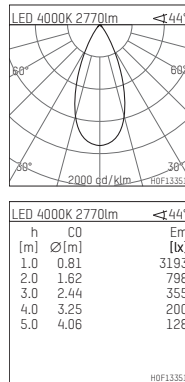

119 605 04 916 D | silver

led.modular | IP65
linear luminaire
LED | 28 W 4000 K

- linear luminaire led.modular IP65
- adjustable
- with mounting bracket
- for installation on wall or ceiling
- for optimal illumination of vertical facades
- with LED 3450 lm
- colour temperature: 4000 K
- colour rendering index: CRI >80
- L80 / B10 (50.000h)
- SDCM < 2
- net luminous flux: 2770 lm
- total load: 28 W
- luminous efficacy: 98,9 lm/W
- symmetrical light distribution, flood
- beam angle: 45 °
- with built in LED power unit, electronic (DALI), 220-240 V, 0/50/60 Hz
- dimmable
- dimming range: 100-10 %
- power supply: supply cord, H05RN-F 5x1 mm², length: 2000 mm
- circular connector RST16 (Wieland)
- housing of extruded aluminium profile
- safety glass, clear
- bracket of stainless steel
- length: 661 mm, width: 54 mm, height: 100 mm
- weight: 3,5 kg
- protection rating: IP65
- protection class I
- 5 years Hoffmeister warranty
- Made in Germany
- maximum ambient temperature: 50 ° C
- impact resistance class: IK07
- certificates: manufactured according to DIN VDE 0711 / EN 60598, CE
- colour: silver
- 119 605 04 916 D