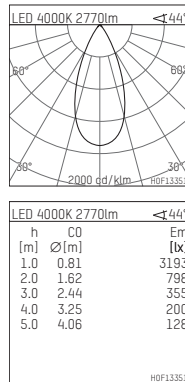

119 605 04 916 | silver

led.modular | IP65
linear luminaire
LED | 28 W 4000 K

- linear luminaire led.modular IP65
- adjustable
- with mounting bracket
- for installation on wall or ceiling
- for optimal illumination of vertical facades
- with LED 3450 lm
- colour temperature: 4000 K
- colour rendering index: CRI >80
- L80 / B10 (50.000h)
- SDCM < 2
- net luminous flux: 2770 lm
- total load: 28 W
- luminous efficacy: 98,9 lm/W
- symmetrical light distribution, flood
- beam angle: 45 °
- with built in LED power unit, electronic, 220-240 V, 0/50/60 Hz
- power supply: supply cord, H05RN-F 3x1 mm², length: 2000 mm
- circular connector RST16 (Wieland)
- housing of extruded aluminium profile
- safety glass, clear
- bracket of stainless steel
- length: 661 mm, width: 54 mm, height: 100 mm
- weight: 3,5 kg
- protection rating: IP65
- protection class I
- 5 years Hoffmeister warranty
- Made in Germany
- maximum ambient temperature: 50 ° C
- impact resistance class: IK07
- certificates: manufactured according to DIN VDE 0711 / EN 60598, CE
- colour: silver
- 119 605 04 916