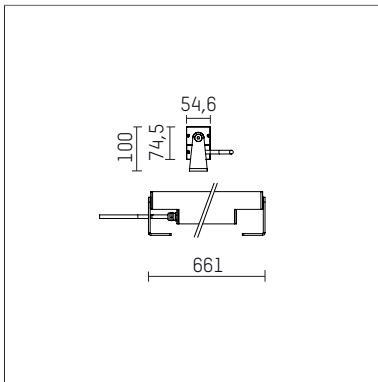

119 605 04 916 | silver

led.modular | IP65
linear luminaire
LED | 28 W 4000 K

- linear luminaire led.modular IP65
- adjustable
- with mounting bracket
- for installation on wall or ceiling
- for optimal illumination of vertical facades
- with LED 3450 lm
- colour temperature: 4000 K
- colour rendering index: CRI >80
- L80 / B10 (50.000h)
- SDCM < 2
- net luminous flux: 2770 lm
- total load: 28 W
- luminous efficacy: 98,9 lm/W
- symmetrical light distribution, flood
- beam angle: 45 °
- with built in LED power unit, electronic, 220-240 V, 0/50/60 Hz
- power supply: supply cord, H05RN-F 3x1 mm², length: 2000 mm
- circular connector RST16 (Wieland)
- housing of extruded aluminium profile
- safety glass, clear
- bracket of stainless steel
- length: 661 mm, width: 54 mm, height: 100 mm
- weight: 3,5 kg
- protection rating: IP65
- protection class I
- 5 years Hoffmeister warranty
- Made in Germany
- maximum ambient temperature: 50 ° C
- impact resistance class: IK07
- certificates: manufactured according to DIN VDE 0711 / EN 60598, CE
- colour: silver
- 119 605 04 916