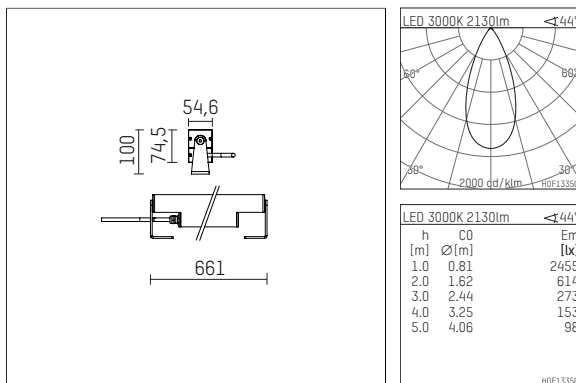

## 119 605 13 916 | silver

led.modular | IP65  
linear luminaire  
LED | 28 W 3000 K

- linear luminaire led.modular IP65
- adjustable
- with mounting bracket
- for installation on wall or ceiling
- for optimal illumination of vertical facades
- prepared for through wiring
- with LED 2650 lm
- colour temperature: 3000 K
- colour rendering index: CRI >90
- L80 / B10 (50.000h)
- SDCM < 2
- net luminous flux: 2130 lm
- total load: 28 W
- luminous efficacy: 76,1 lm/W
- symmetrical light distribution, flood
- beam angle: 45 °
- with built in LED power unit, electronic, 220-240 V, 0/50/60 Hz
- power supply: supply cord, H05RN-F 3x1 mm<sup>2</sup>, length: 2000 mm
- circular connector RST16 (Wieland)
- housing of extruded aluminium profile
- safety glass, clear
- bracket of stainless steel
- length: 661 mm, width: 54 mm, height: 100 mm
- weight: 3,85 kg
- protection rating: IP65
- protection class I
- 5 years Hoffmeister warranty
- Made in Germany
- maximum ambient temperature: 50 ° C
- impact resistance class: IK07
- certificates: manufactured according to DIN VDE 0711 / EN 60598, CE
- colour: silver
- 119 605 13 916