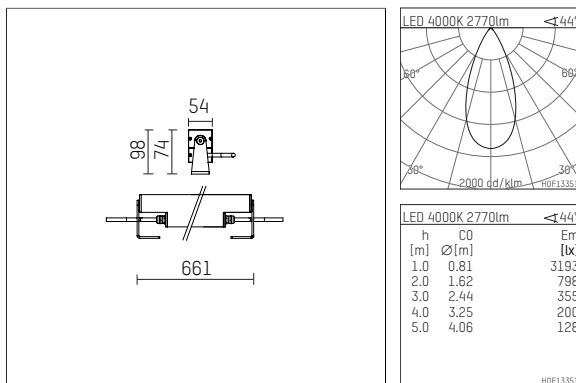

119 605 14 910 D | white

led.modular | IP65
linear luminaire
LED | 28 W 4000 K

- linear luminaire led.modular IP65
- adjustable
- with mounting bracket
- for installation on wall or ceiling
- for optimal illumination of vertical facades
- prepared for through wiring
- with LED 3450 lm
- colour temperature: 4000 K
- colour rendering index: CRI >80
- L80 / B10 (50.000h)
- SDCM < 2
- net luminous flux: 2770 lm
- total load: 28 W
- luminous efficacy: 98,9 lm/W
- symmetrical light distribution, flood
- beam angle: 45 °
- with built in LED power unit, electronic (DALI), 220-240 V, 0/50/60 Hz
- dimmable
- dimming range: 100-10 %
- power supply: supply cord, H05RN-F 5x1 mm², length: 2000 mm
- circular connector RST16 (Wieland)
- secondary connection: H05RN-F 5x1 mm², (Typ: circular connector RST16 (Wieland)), length: 2000 mm
- housing of extruded aluminium profile
- safety glass, clear
- bracket of stainless steel
- length: 661 mm, width: 54 mm, height: 100 mm
- weight: 3,85 kg
- protection rating: IP65
- protection class I
- 5 years Hoffmeister warranty
- Made in Germany
- maximum ambient temperature: 50 ° C
- impact resistance class: IK07
- certificates: manufactured according to DIN VDE 0711 / EN 60598, CE
- colour: white
- 119 605 14 910 D