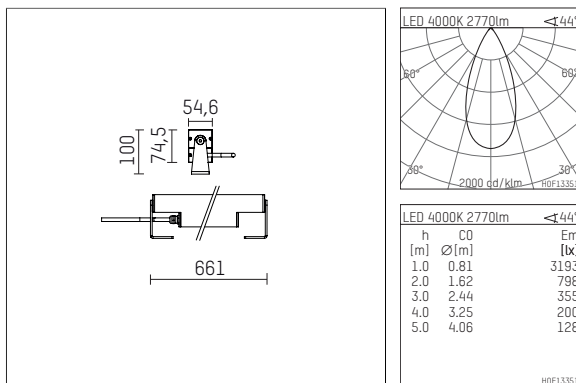

119 605 14 910 | white

led.modular | IP65
linear luminaire
LED | 28 W 4000 K

- linear luminaire led.modular IP65
- adjustable
- with mounting bracket
- for installation on wall or ceiling
- for optimal illumination of vertical facades
- prepared for through wiring
- with LED 3450 lm
- colour temperature: 4000 K
- colour rendering index: CRI >80
- L80 / B10 (50.000h)
- SDCM < 2
- net luminous flux: 2770 lm
- total load: 28 W
- luminous efficacy: 98,9 lm/W
- symmetrical light distribution, flood
- beam angle: 45 °
- with built in LED power unit, electronic, 220-240 V, 0/50/60 Hz
- power supply: supply cord, H05RN-F 3x1 mm², length: 2000 mm
- circular connector RST16 (Wieland)
- housing of extruded aluminium profile
- safety glass, clear
- bracket of stainless steel
- length: 661 mm, width: 54 mm, height: 100 mm
- weight: 3,85 kg
- protection rating: IP65
- protection class I
- 5 years Hoffmeister warranty
- Made in Germany
- maximum ambient temperature: 50 ° C
- impact resistance class: IK07
- certificates: manufactured according to DIN VDE 0711 / EN 60598, CE
- colour: white
- 119 605 14 910