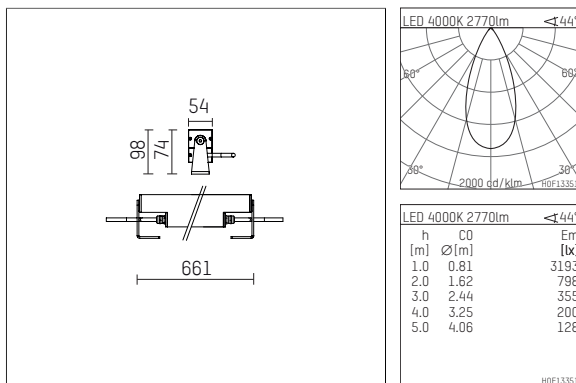

119 605 14 916 D | silver

led.modular | IP65
linear luminaire
LED | 28 W 4000 K

- linear luminaire led.modular IP65
- adjustable
- with mounting bracket
- for installation on wall or ceiling
- for optimal illumination of vertical facades
- prepared for through wiring
- with LED 3450 lm
- colour temperature: 4000 K
- colour rendering index: CRI >80
- L80 / B10 (50.000h)
- SDCM < 2
- net luminous flux: 2770 lm
- total load: 28 W
- luminous efficacy: 98,9 lm/W
- symmetrical light distribution, flood
- beam angle: 45 °
- with built in LED power unit, electronic (DALI), 220-240 V, 0/50/60 Hz
- dimmable
- dimming range: 100-10 %
- power supply: supply cord, H05RN-F 5x1 mm², length: 2000 mm
- circular connector RST16 (Wieland)
- secondary connection: H05RN-F 5x1 mm², (Typ: circular connector RST16 (Wieland)), length: 2000 mm
- housing of extruded aluminium profile
- safety glass, clear
- bracket of stainless steel
- length: 661 mm, width: 54 mm, height: 100 mm
- weight: 3,85 kg
- protection rating: IP65
- protection class I
- 5 years Hoffmeister warranty
- Made in Germany
- maximum ambient temperature: 50 ° C
- impact resistance class: IK07
- certificates: manufactured according to DIN VDE 0711 / EN 60598, CE
- colour: silver
- 119 605 14 916 D