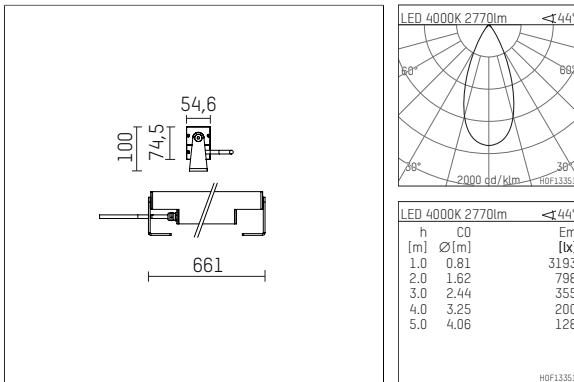

119 605 14 916 | silver

led.modular | IP65
linear luminaire
LED | 28 W 4000 K

- linear luminaire led.modular IP65
- adjustable
- with mounting bracket
- for installation on wall or ceiling
- for optimal illumination of vertical facades
- prepared for through wiring
- with LED 3450 lm
- colour temperature: 4000 K
- colour rendering index: CRI >80
- L80 / B10 (50.000h)
- SDCM < 2
- net luminous flux: 2770 lm
- total load: 28 W
- luminous efficacy: 98,9 lm/W
- symmetrical light distribution, flood
- beam angle: 45 °
- with built in LED power unit, electronic, 220-240 V, 0/50/60 Hz
- power supply: supply cord, H05RN-F 3x1 mm², length: 2000 mm
- circular connector RST16 (Wieland)
- housing of extruded aluminium profile
- safety glass, clear
- bracket of stainless steel
- length: 661 mm, width: 54 mm, height: 100 mm
- weight: 3,85 kg
- protection rating: IP65
- protection class I
- 5 years Hoffmeister warranty
- Made in Germany
- maximum ambient temperature: 50 ° C
- impact resistance class: IK07
- certificates: manufactured according to DIN VDE 0711 / EN 60598, CE
- colour: silver
- 119 605 14 916