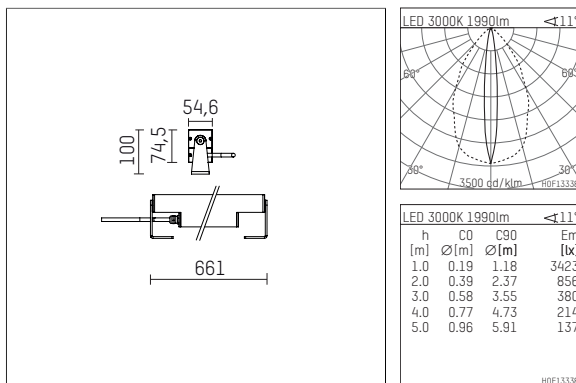

## 119 606 03 916 D | silver

led.modular | IP65  
linear luminaire  
LED | 28 W 3000 K

- linear luminaire led.modular IP65
- adjustable
- with mounting bracket
- for installation on wall or ceiling
- for optimal illumination of vertical facades
- with LED 2650 lm
- colour temperature: 3000 K
- colour rendering index: CRI >90
- L80 / B10 (50.000h)
- SDCM < 2
- net luminous flux: 1990 lm
- total load: 28 W
- luminous efficacy: 71,1 lm/W
- oval flood
- 11° x 61°
- with built in LED power unit, electronic (DALI), 220-240 V, 0/50/60 Hz
- dimmable
- dimming range: 100-10 %
- power supply: supply cord, H05RN-F 5x1 mm², length: 2000 mm
- circular connector RST16 (Wieland)
- housing of extruded aluminium profile
- safety glass, clear
- bracket of stainless steel
- with integrated lens system for homogenous wall illumination
- length: 661 mm, width: 54 mm, height: 100 mm
- weight: 4,1 kg
- protection rating: IP65
- protection class I
- 5 years Hoffmeister warranty
- Made in Germany
- maximum ambient temperature: 50 ° C
- impact resistance class: IK07
- certificates: manufactured according to DIN VDE 0711 / EN 60598, CE
- colour: silver
- 119 606 03 916 D