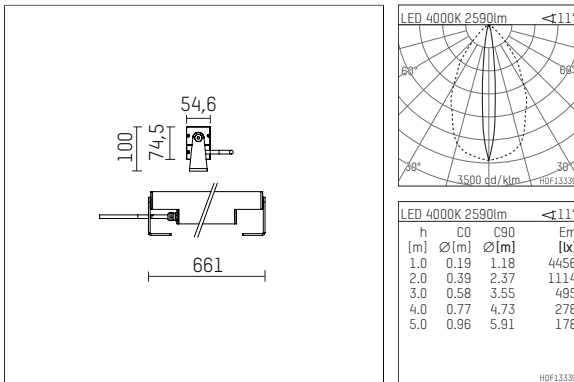

119 606 04 910 D | white

led.modular | IP65
linear luminaire
LED | 28 W 4000 K

- linear luminaire led.modular IP65
- adjustable
- with mounting bracket
- for installation on wall or ceiling
- for optimal illumination of vertical facades
- with LED 3450 lm
- colour temperature: 4000 K
- colour rendering index: CRI >80
- L80 / B10 (50.000h)
- SDCM < 2
- net luminous flux: 2590 lm
- total load: 28 W
- luminous efficacy: 92,5 lm/W
- oval flood
- 11° x 61°
- with built in LED power unit, electronic (DALI), 220-240 V, 0/50/60 Hz
- dimmable
- dimming range: 100-10 %
- power supply: supply cord, H05RN-F 5x1 mm², length: 2000 mm
- circular connector RST16 (Wieland)
- housing of extruded aluminium profile
- safety glass, clear
- bracket of stainless steel
- with integrated lens system for homogenous wall illumination
- length: 661 mm, width: 54 mm, height: 100 mm
- weight: 4,1 kg
- protection rating: IP65
- protection class I
- 5 years Hoffmeister warranty
- Made in Germany
- maximum ambient temperature: 50 ° C
- impact resistance class: IK07
- certificates: manufactured according to DIN VDE 0711 / EN 60598, CE
- colour: white
- 119 606 04 910 D
