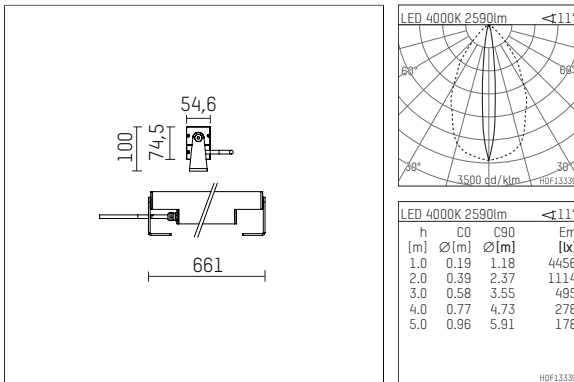

119 606 04 916 D | silver

led.modular | IP65
linear luminaire
LED | 28 W 4000 K

- linear luminaire led.modular IP65
- adjustable
- with mounting bracket
- for installation on wall or ceiling
- for optimal illumination of vertical facades
- with LED 3450 lm
- colour temperature: 4000 K
- colour rendering index: CRI >80
- L80 / B10 (50.000h)
- SDCM < 2
- net luminous flux: 2590 lm
- total load: 28 W
- luminous efficacy: 92,5 lm/W
- oval flood
- 11° x 61°
- with built in LED power unit, electronic (DALI), 220-240 V, 0/50/60 Hz
- dimmable
- dimming range: 100-10 %
- power supply: supply cord, H05RN-F 5x1 mm², length: 2000 mm
- circular connector RST16 (Wieland)
- housing of extruded aluminium profile
- safety glass, clear
- bracket of stainless steel
- with integrated lens system for homogenous wall illumination
- length: 661 mm, width: 54 mm, height: 100 mm
- weight: 4,1 kg
- protection rating: IP65
- protection class I
- 5 years Hoffmeister warranty
- Made in Germany
- maximum ambient temperature: 50 ° C
- impact resistance class: IK07
- certificates: manufactured according to DIN VDE 0711 / EN 60598, CE
- colour: silver
- 119 606 04 916 D
