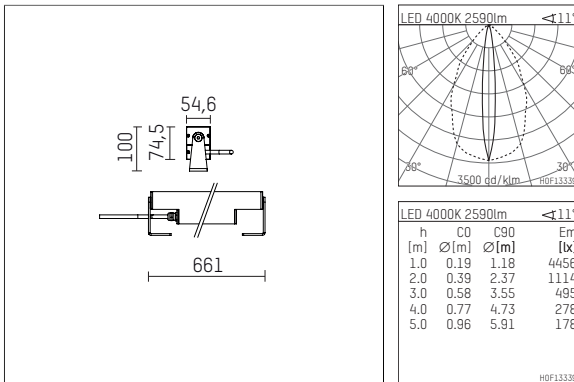

119 606 04 916 | silver

led.modular | IP65
linear luminaire
LED | 28 W 4000 K

- linear luminaire led.modular IP65
- adjustable
- with mounting bracket
- for installation on wall or ceiling
- for optimal illumination of vertical facades
- with LED 3450 lm
- colour temperature: 4000 K
- colour rendering index: CRI >80
- L80 / B10 (50.000h)
- SDCM < 2
- net luminous flux: 2590 lm
- total load: 28 W
- luminous efficacy: 92,5 lm/W
- oval flood
- 11° x 61°
- with built in LED power unit, electronic, 220-240 V, 0/50/60 Hz
- power supply: supply cord, H05RN-F 3x1 mm², length: 2000 mm
- circular connector RST16 (Wieland)
- housing of extruded aluminium profile
- safety glass, clear
- bracket of stainless steel
- with integrated lens system for homogenous wall illumination
- length: 661 mm, width: 54 mm, height: 100 mm
- weight: 4,1 kg
- protection rating: IP65
- protection class I
- 5 years Hoffmeister warranty
- Made in Germany
- maximum ambient temperature: 50 °C
- impact resistance class: IK07
- certificates: manufactured according to DIN VDE 0711 / EN 60598, CE
- colour: silver
- 119 606 04 916
