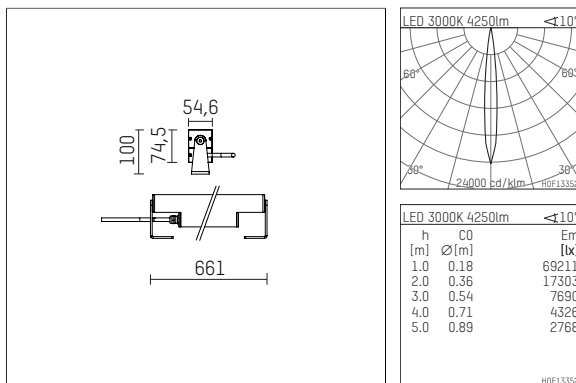

119 612 03 910 D | white

led.modular | IP65
linear luminaire
LED | 57 W 3000 K

- linear luminaire led.modular IP65
- adjustable
- with mounting bracket
- for installation on wall or ceiling
- for optimal illumination of vertical facades
- with LED 4800 lm
- colour temperature: 3000 K
- colour rendering index: CRI >90
- L80 / B10 (50.000h)
- SDCM < 2
- net luminous flux: 4250 lm
- total load: 57 W
- luminous efficacy: 74,6 lm/W
- symmetrical light distribution, spot
- beam angle: 10 °
- with built in LED power unit, electronic (DALI), 220-240 V, 0/50/60 Hz
- dimmable
- dimming range: 100-1 %
- power supply: supply cord, H05RN-F 5x1 mm², length: 2000 mm
- circular connector RST16 (Wieland)
- housing of extruded aluminium profile
- safety glass, clear
- bracket of stainless steel
- length: 661 mm, width: 54 mm, height: 100 mm
- weight: 3,5 kg
- protection rating: IP65
- protection class I
- 5 years Hoffmeister warranty
- Made in Germany
- maximum ambient temperature: 42 ° C
- impact resistance class: IK07
- certificates: manufactured according to DIN VDE 0711 / EN 60598, CE
- colour: white
- 119 612 03 910 D