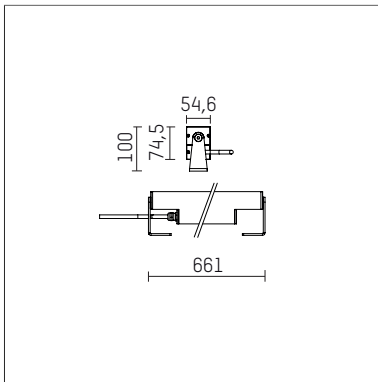

## 119 612 03 916 D | silver

led.modular | IP65  
linear luminaire  
LED | 57 W 3000 K

- linear luminaire led.modular IP65
- adjustable
- with mounting bracket
- for installation on wall or ceiling
- for optimal illumination of vertical facades
- with LED 4800 lm
- colour temperature: 3000 K
- colour rendering index: CRI >90
- L80 / B10 (50.000h)
- SDCM < 2
- net luminous flux: 4250 lm
- total load: 57 W
- luminous efficacy: 74,6 lm/W
- symmetrical light distribution, spot
- beam angle: 10 °
- with built in LED power unit, electronic (DALI), 220-240 V, 0/50/60 Hz
- dimmable
- dimming range: 100-1 %
- power supply: supply cord, H05RN-F 5x1 mm<sup>2</sup>, length: 2000 mm
- circular connector RST16 (Wieland)
- housing of extruded aluminium profile
- safety glass, clear
- bracket of stainless steel
- length: 661 mm, width: 54 mm, height: 100 mm
- weight: 3,5 kg
- protection rating: IP65
- protection class I
- 5 years Hoffmeister warranty
- Made in Germany
- maximum ambient temperature: 42 ° C
- impact resistance class: IK07
- certificates: manufactured according to DIN VDE 0711 / EN 60598, CE
- colour: silver
- 119 612 03 916 D