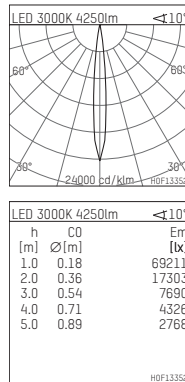

## 119 612 03 916 D | silver

led.modular | IP65  
linear luminaire  
LED | 57 W 3000 K

- linear luminaire led.modular IP65
- adjustable
- with mounting bracket
- for installation on wall or ceiling
- for optimal illumination of vertical facades
- with LED 4800 lm
- colour temperature: 3000 K
- colour rendering index: CRI >90
- L80 / B10 (50.000h)
- SDCM < 2
- net luminous flux: 4250 lm
- total load: 57 W
- luminous efficacy: 74,6 lm/W
- symmetrical light distribution, spot
- beam angle: 10 °
- with built in LED power unit, electronic (DALI), 220-240 V, 0/50/60 Hz
- dimmable
- dimming range: 100-1 %
- power supply: supply cord, H05RN-F 5x1 mm<sup>2</sup>, length: 2000 mm
- circular connector RST16 (Wieland)
- housing of extruded aluminium profile
- safety glass, clear
- bracket of stainless steel
- length: 661 mm, width: 54 mm, height: 100 mm
- weight: 3,5 kg
- protection rating: IP65
- protection class I
- 5 years Hoffmeister warranty
- Made in Germany
- maximum ambient temperature: 42 ° C
- impact resistance class: IK07
- certificates: manufactured according to DIN VDE 0711 / EN 60598, CE
- colour: silver
- 119 612 03 916 D