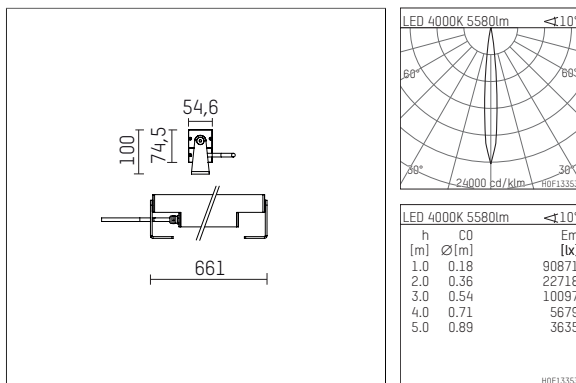

119 612 04 726 | anthracite

led.modular | IP65
linear luminaire
LED | 57 W 4000 K

- linear luminaire led.modular IP65
- adjustable
- with mounting bracket
- for installation on wall or ceiling
- for optimal illumination of vertical facades
- with LED 6300 lm
- colour temperature: 4000 K
- colour rendering index: CRI >80
- L80 / B10 (50.000h)
- SDCM < 2
- net luminous flux: 5580 lm
- total load: 57 W
- luminous efficacy: 97,9 lm/W
- symmetrical light distribution, spot
- beam angle: 10 °
- with built in LED power unit, electronic, 220-240 V, 0/50/60 Hz
- power supply: supply cord, H05RN-F 3x1 mm², length: 2000 mm
- circular connector RST16 (Wieland)
- housing of extruded aluminium profile
- safety glass, clear
- bracket of stainless steel
- length: 661 mm, width: 54 mm, height: 100 mm
- weight: 3,5 kg
- protection rating: IP65
- protection class I
- 5 years Hoffmeister warranty
- Made in Germany
- maximum ambient temperature: 42 ° C
- impact resistance class: IK07
- certificates: manufactured according to DIN VDE 0711 / EN 60598, CE
- colour: anthracite
- 119 612 04 726