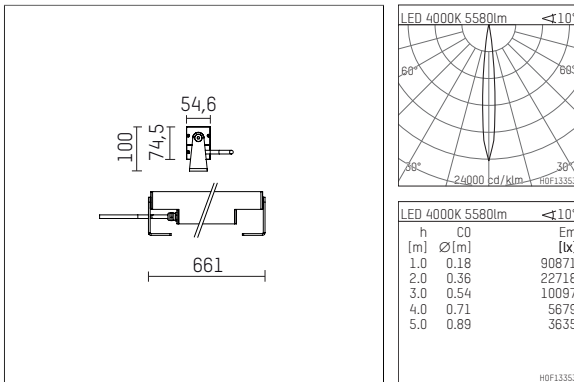

119 612 04 910 | white

led.modular | IP65
linear luminaire
LED | 57 W 4000 K

- linear luminaire led.modular IP65
- adjustable
- with mounting bracket
- for installation on wall or ceiling
- for optimal illumination of vertical facades
- with LED 6300 lm
- colour temperature: 4000 K
- colour rendering index: CRI >80
- L80 / B10 (50.000h)
- SDCM < 2
- net luminous flux: 5580 lm
- total load: 57 W
- luminous efficacy: 97,9 lm/W
- symmetrical light distribution, spot
- beam angle: 10 °
- with built in LED power unit, electronic, 220-240 V, 0/50/60 Hz
- power supply: supply cord, H05RN-F 3x1 mm², length: 2000 mm
- circular connector RST16 (Wieland)
- housing of extruded aluminium profile
- safety glass, clear
- bracket of stainless steel
- length: 661 mm, width: 54 mm, height: 100 mm
- weight: 3,5 kg
- protection rating: IP65
- protection class I
- 5 years Hoffmeister warranty
- Made in Germany
- maximum ambient temperature: 42 ° C
- impact resistance class: IK07
- certificates: manufactured according to DIN VDE 0711 / EN 60598, CE
- colour: white
- 119 612 04 910