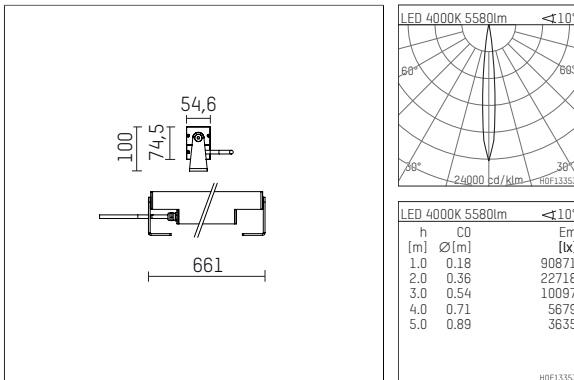

## 119 612 04 916 | silver

led.modular | IP65  
linear luminaire  
LED | 57 W 4000 K

- linear luminaire led.modular IP65
- adjustable
- with mounting bracket
- for installation on wall or ceiling
- for optimal illumination of vertical facades
- with LED 6300 lm
- colour temperature: 4000 K
- colour rendering index: CRI >80
- L80 / B10 (50.000h)
- SDCM < 2
- net luminous flux: 5580 lm
- total load: 57 W
- luminous efficacy: 97,9 lm/W
- symmetrical light distribution, spot
- beam angle: 10 °
- with built in LED power unit, electronic, 220-240 V, 0/50/60 Hz
- power supply: supply cord, H05RN-F 3x1 mm<sup>2</sup>, length: 2000 mm
- circular connector RST16 (Wieland)
- housing of extruded aluminium profile
- safety glass, clear
- bracket of stainless steel
- length: 661 mm, width: 54 mm, height: 100 mm
- weight: 3,5 kg
- protection rating: IP65
- protection class I
- 5 years Hoffmeister warranty
- Made in Germany
- maximum ambient temperature: 42 ° C
- impact resistance class: IK07
- certificates: manufactured according to DIN VDE 0711 / EN 60598, CE
- colour: silver
- 119 612 04 916