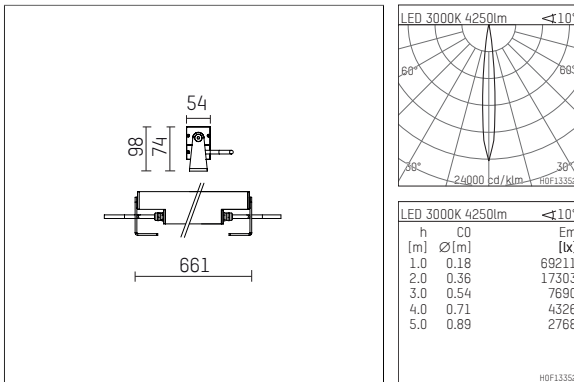

119 612 13 916 D | silver

led.modular | IP65
linear luminaire
LED | 57 W 3000 K

- linear luminaire led.modular IP65
- adjustable
- with mounting bracket
- for installation on wall or ceiling
- for optimal illumination of vertical facades
- prepared for through wiring
- with LED 4800 lm
- colour temperature: 3000 K
- colour rendering index: CRI >90
- L80 / B10 (50.000h)
- SDCM < 2
- net luminous flux: 4250 lm
- total load: 57 W
- luminous efficacy: 74,6 lm/W
- symmetrical light distribution, spot
- beam angle: 10 °
- with built in LED power unit, electronic (DALI), 220-240 V, 0/50/60 Hz
- dimmable
- dimming range: 100-1 %
- power supply: supply cord, H05RN-F 5x1 mm², length: 2000 mm
- circular connector RST16 (Wieland)
- secondary connection: H05RN-F 5x1 mm², (Typ: circular connector RST16 (Wieland)), length: 2000 mm
- housing of extruded aluminium profile
- safety glass, clear
- bracket of stainless steel
- length: 661 mm, width: 54 mm, height: 100 mm
- weight: 3,8 kg
- protection rating: IP65
- protection class I
- 5 years Hoffmeister warranty
- Made in Germany
- maximum ambient temperature: 42 ° C
- impact resistance class: IK07
- certificates: manufactured according to DIN VDE 0711 / EN 60598, CE
- colour: silver
- 119 612 13 916 D