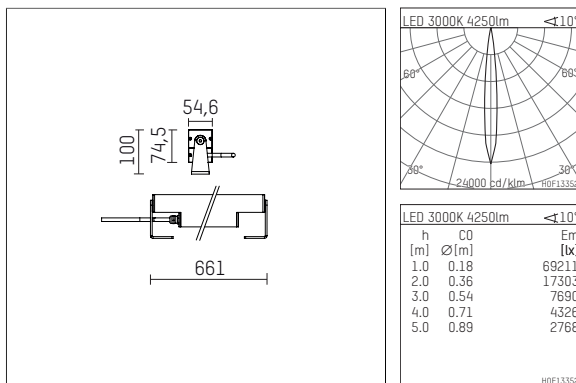

119 612 13 916 | silver

led.modular | IP65
linear luminaire
LED | 57 W 3000 K

- linear luminaire led.modular IP65
- adjustable
- with mounting bracket
- for installation on wall or ceiling
- for optimal illumination of vertical facades
- prepared for through wiring
- with LED 4800 lm
- colour temperature: 3000 K
- colour rendering index: CRI >90
- L80 / B10 (50.000h)
- SDCM < 2
- net luminous flux: 4250 lm
- total load: 57 W
- luminous efficacy: 74,6 lm/W
- symmetrical light distribution, spot
- beam angle: 10 °
- with built in LED power unit, electronic, 220-240 V, 0/50/60 Hz
- power supply: supply cord, H05RN-F 3x1 mm², length: 2000 mm
- circular connector RST16 (Wieland)
- housing of extruded aluminium profile
- safety glass, clear
- bracket of stainless steel
- length: 661 mm, width: 54 mm, height: 100 mm
- weight: 3,85 kg
- protection rating: IP65
- protection class I
- 5 years Hoffmeister warranty
- Made in Germany
- maximum ambient temperature: 42 ° C
- impact resistance class: IK07
- certificates: manufactured according to DIN VDE 0711 / EN 60598, CE
- colour: silver
- 119 612 13 916