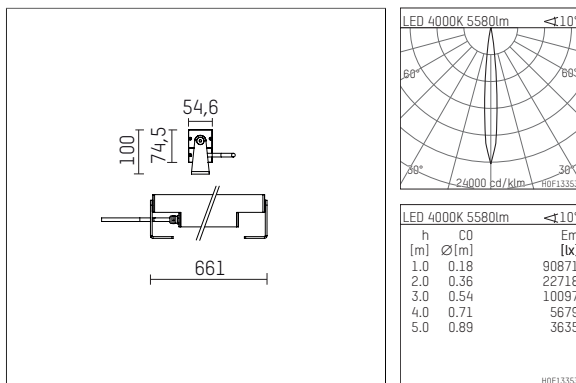

## 119 612 14 910 | white

led.modular | IP65  
linear luminaire  
LED | 57 W 4000 K

- linear luminaire led.modular IP65
- adjustable
- with mounting bracket
- for installation on wall or ceiling
- for optimal illumination of vertical facades
- prepared for through wiring
- with LED 6300 lm
- colour temperature: 4000 K
- colour rendering index: CRI >80
- L80 / B10 (50.000h)
- SDCM < 2
- net luminous flux: 5580 lm
- total load: 57 W
- luminous efficacy: 97,9 lm/W
- symmetrical light distribution, spot
- beam angle: 10 °
- with built in LED power unit, electronic, 220-240 V, 0/50/60 Hz
- power supply: supply cord, H05RN-F 3x1 mm<sup>2</sup>, length: 2000 mm
- circular connector RST16 (Wieland)
- housing of extruded aluminium profile
- safety glass, clear
- bracket of stainless steel
- length: 661 mm, width: 54 mm, height: 100 mm
- weight: 3,85 kg
- protection rating: IP65
- protection class I
- 5 years Hoffmeister warranty
- Made in Germany
- maximum ambient temperature: 42 ° C
- impact resistance class: IK07
- certificates: manufactured according to DIN VDE 0711 / EN 60598, CE
- colour: white
- 119 612 14 910