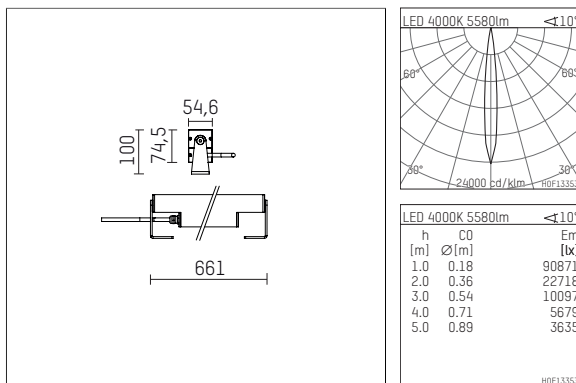

## 119 612 14 916 | silver

led.modular | IP65  
linear luminaire  
LED | 57 W 4000 K

- linear luminaire led.modular IP65
- adjustable
- with mounting bracket
- for installation on wall or ceiling
- for optimal illumination of vertical facades
- prepared for through wiring
- with LED 6300 lm
- colour temperature: 4000 K
- colour rendering index: CRI >80
- L80 / B10 (50.000h)
- SDCM < 2
- net luminous flux: 5580 lm
- total load: 57 W
- luminous efficacy: 97,9 lm/W
- symmetrical light distribution, spot
- beam angle: 10 °
- with built in LED power unit, electronic, 220-240 V, 0/50/60 Hz
- power supply: supply cord, H05RN-F 3x1 mm<sup>2</sup>, length: 2000 mm
- circular connector RST16 (Wieland)
- housing of extruded aluminium profile
- safety glass, clear
- bracket of stainless steel
- length: 661 mm, width: 54 mm, height: 100 mm
- weight: 3,85 kg
- protection rating: IP65
- protection class I
- 5 years Hoffmeister warranty
- Made in Germany
- maximum ambient temperature: 42 ° C
- impact resistance class: IK07
- certificates: manufactured according to DIN VDE 0711 / EN 60598, CE
- colour: silver
- 119 612 14 916