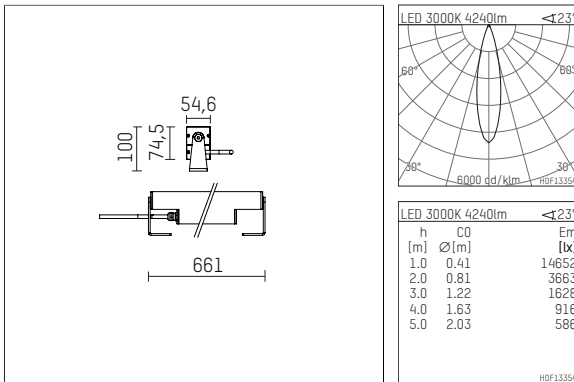

119 614 03 910 D | white

led.modular | IP65
linear luminaire
LED | 57 W 3000 K

- linear luminaire led.modular IP65
- adjustable
- with mounting bracket
- for installation on wall or ceiling
- for optimal illumination of vertical facades
- with LED 4800 lm
- colour temperature: 3000 K
- colour rendering index: CRI >90
- L80 / B10 (50.000h)
- SDCM < 2
- net luminous flux: 4240 lm
- total load: 57 W
- luminous efficacy: 74,4 lm/W
- symmetrical light distribution, medium
- beam angle: 25 °
- with built in LED power unit, electronic (DALI), 220-240 V, 0/50/60 Hz
- dimmable
- dimming range: 100-1 %
- power supply: supply cord, H05RN-F 5x1 mm², length: 2000 mm
- circular connector RST16 (Wieland)
- housing of extruded aluminium profile
- safety glass, clear
- bracket of stainless steel
- length: 661 mm, width: 54 mm, height: 100 mm
- weight: 3,5 kg
- protection rating: IP65
- protection class I
- 5 years Hoffmeister warranty
- Made in Germany
- maximum ambient temperature: 42 ° C
- impact resistance class: IK07
- certificates: manufactured according to DIN VDE 0711 / EN 60598, CE
- colour: white
- 119 614 03 910 D
