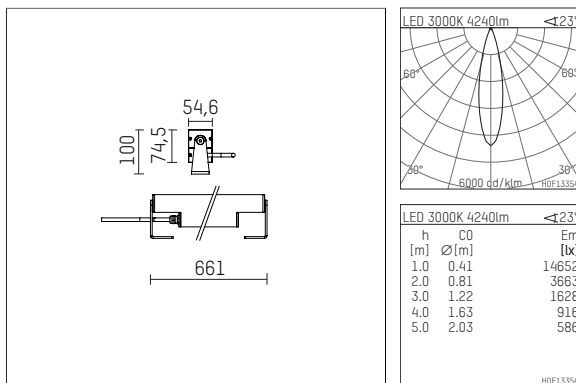

## 119 614 03 916 D | silver

led.modular | IP65  
linear luminaire  
LED | 57 W 3000 K

- linear luminaire led.modular IP65
- adjustable
- with mounting bracket
- for installation on wall or ceiling
- for optimal illumination of vertical facades
- with LED 4800 lm
- colour temperature: 3000 K
- colour rendering index: CRI >90
- L80 / B10 (50.000h)
- SDCM < 2
- net luminous flux: 4240 lm
- total load: 57 W
- luminous efficacy: 74,4 lm/W
- symmetrical light distribution, medium
- beam angle: 25 °
- with built in LED power unit, electronic (DALI), 220-240 V, 0/50/60 Hz
- dimmable
- dimming range: 100-1 %
- power supply: supply cord, H05RN-F 5x1 mm², length: 2000 mm
- circular connector RST16 (Wieland)
- housing of extruded aluminium profile
- safety glass, clear
- bracket of stainless steel
- length: 661 mm, width: 54 mm, height: 100 mm
- weight: 3,5 kg
- protection rating: IP65
- protection class I
- 5 years Hoffmeister warranty
- Made in Germany
- maximum ambient temperature: 42 ° C
- impact resistance class: IK07
- certificates: manufactured according to DIN VDE 0711 / EN 60598, CE
- colour: silver
- 119 614 03 916 D