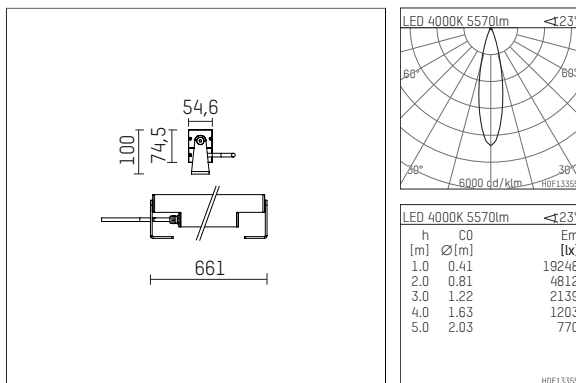

119 614 04 910 | white

led.modular | IP65
linear luminaire
LED | 57 W 4000 K

- linear luminaire led.modular IP65
- adjustable
- with mounting bracket
- for installation on wall or ceiling
- for optimal illumination of vertical facades
- with LED 6300 lm
- colour temperature: 4000 K
- colour rendering index: CRI >80
- L80 / B10 (50.000h)
- SDCM < 2
- net luminous flux: 5570 lm
- total load: 57 W
- luminous efficacy: 97,7 lm/W
- symmetrical light distribution, medium
- beam angle: 25 °
- with built in LED power unit, electronic, 220-240 V, 0/50/60 Hz
- power supply: supply cord, H05RN-F 3x1 mm², length: 2000 mm
- circular connector RST16 (Wieland)
- housing of extruded aluminium profile
- safety glass, clear
- bracket of stainless steel
- length: 661 mm, width: 54 mm, height: 100 mm
- weight: 3,5 kg
- protection rating: IP65
- protection class I
- 5 years Hoffmeister warranty
- Made in Germany
- maximum ambient temperature: 42 ° C
- impact resistance class: IK07
- certificates: manufactured according to DIN VDE 0711 / EN 60598, CE
- colour: white
- 119 614 04 910