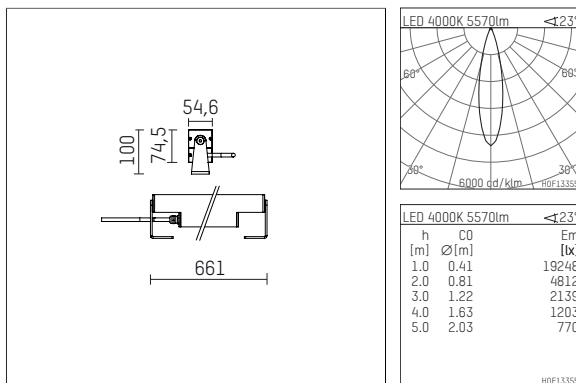

119 614 04 916 D | silver

led.modular | IP65
linear luminaire
LED | 57 W 4000 K

- linear luminaire led.modular IP65
- adjustable
- with mounting bracket
- for installation on wall or ceiling
- for optimal illumination of vertical facades
- with LED 6300 lm
- colour temperature: 4000 K
- colour rendering index: CRI >80
- L80 / B10 (50.000h)
- SDCM < 2
- net luminous flux: 5570 lm
- total load: 57 W
- luminous efficacy: 97,7 lm/W
- symmetrical light distribution, medium
- beam angle: 25 °
- with built in LED power unit, electronic (DALI), 220-240 V, 0/50/60 Hz
- dimmable
- dimming range: 100-1 %
- power supply: supply cord, H05RN-F 5x1 mm², length: 2000 mm
- circular connector RST16 (Wieland)
- housing of extruded aluminium profile
- safety glass, clear
- bracket of stainless steel
- length: 661 mm, width: 54 mm, height: 100 mm
- weight: 3,5 kg
- protection rating: IP65
- protection class I
- 5 years Hoffmeister warranty
- Made in Germany
- maximum ambient temperature: 42 ° C
- impact resistance class: IK07
- certificates: manufactured according to DIN VDE 0711 / EN 60598, CE
- colour: silver
- 119 614 04 916 D
