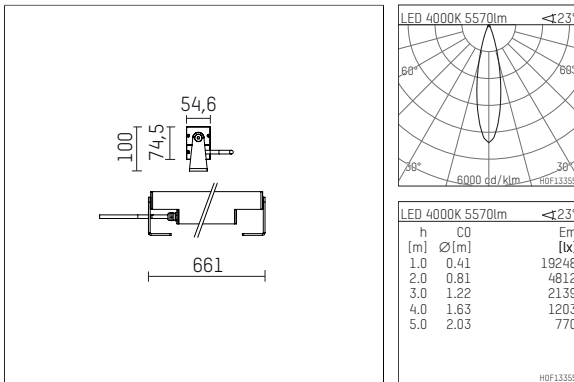

119 614 04 916 | silver

led.modular | IP65
linear luminaire
LED | 57 W 4000 K

- linear luminaire led.modular IP65
- adjustable
- with mounting bracket
- for installation on wall or ceiling
- for optimal illumination of vertical facades
- with LED 6300 lm
- colour temperature: 4000 K
- colour rendering index: CRI >80
- L80 / B10 (50.000h)
- SDCM < 2
- net luminous flux: 5570 lm
- total load: 57 W
- luminous efficacy: 97,7 lm/W
- symmetrical light distribution, medium
- beam angle: 25 °
- with built in LED power unit, electronic, 220-240 V, 0/50/60 Hz
- power supply: supply cord, H05RN-F 3x1 mm², length: 2000 mm
- circular connector RST16 (Wieland)
- housing of extruded aluminium profile
- safety glass, clear
- bracket of stainless steel
- length: 661 mm, width: 54 mm, height: 100 mm
- weight: 3,5 kg
- protection rating: IP65
- protection class I
- 5 years Hoffmeister warranty
- Made in Germany
- maximum ambient temperature: 42 ° C
- impact resistance class: IK07
- certificates: manufactured according to DIN VDE 0711 / EN 60598, CE
- colour: silver
- 119 614 04 916