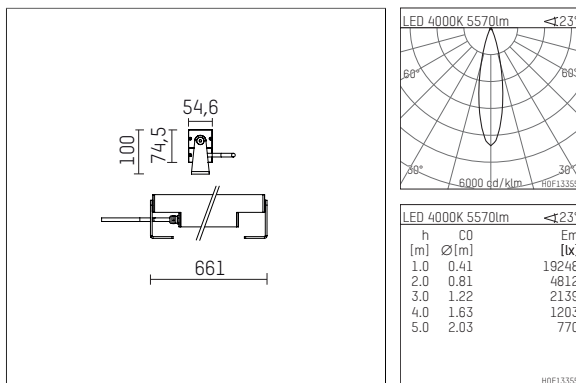

## 119 614 14 910 | white

led.modular | IP65  
linear luminaire  
LED | 57 W 4000 K

- linear luminaire led.modular IP65
- adjustable
- with mounting bracket
- for installation on wall or ceiling
- for optimal illumination of vertical facades
- prepared for through wiring
- with LED 6300 lm
- colour temperature: 4000 K
- colour rendering index: CRI >80
- L80 / B10 (50.000h)
- SDCM < 2
- net luminous flux: 5570 lm
- total load: 57 W
- luminous efficacy: 97,7 lm/W
- symmetrical light distribution, medium
- beam angle: 25 °
- with built in LED power unit, electronic, 220-240 V, 0/50/60 Hz
- power supply: supply cord, H05RN-F 3x1 mm<sup>2</sup>, length: 2000 mm
- circular connector RST16 (Wieland)
- housing of extruded aluminium profile
- safety glass, clear
- bracket of stainless steel
- length: 661 mm, width: 54 mm, height: 100 mm
- weight: 3,85 kg
- protection rating: IP65
- protection class I
- 5 years Hoffmeister warranty
- Made in Germany
- maximum ambient temperature: 42 ° C
- impact resistance class: IK07
- certificates: manufactured according to DIN VDE 0711 / EN 60598, CE
- colour: white
- 119 614 14 910